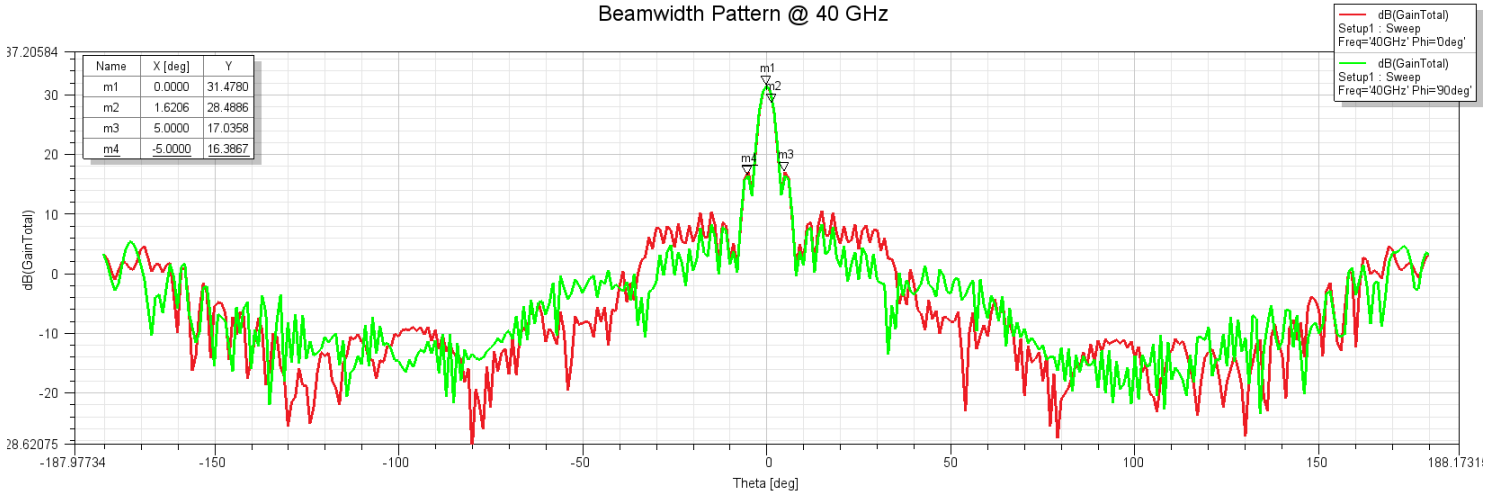

258U-6/.219/383

Beamwidth Pattern @ 40 GHz

Beamwidth Pattern @ 51.1 GHz

Beamwidth Pattern @ 60 GHz