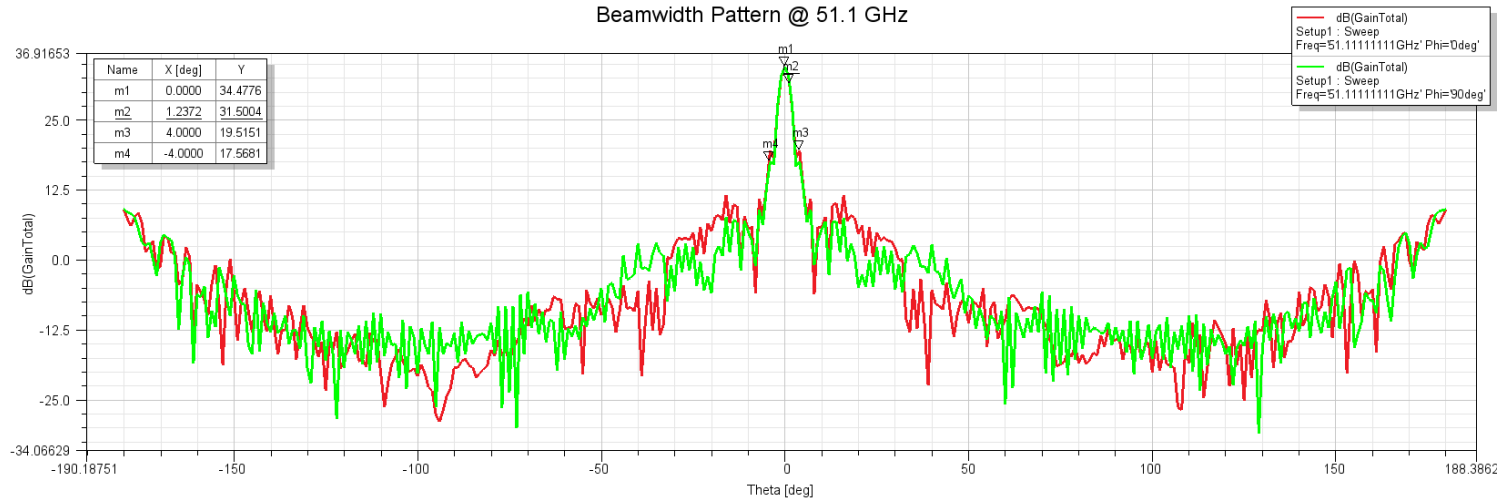

258U-6/.219/383

Beamwidth Pattern @ 40 GHz

Beamwidth Pattern @ 51.1 GHz

Beamwidth Pattern @ 60 GHz