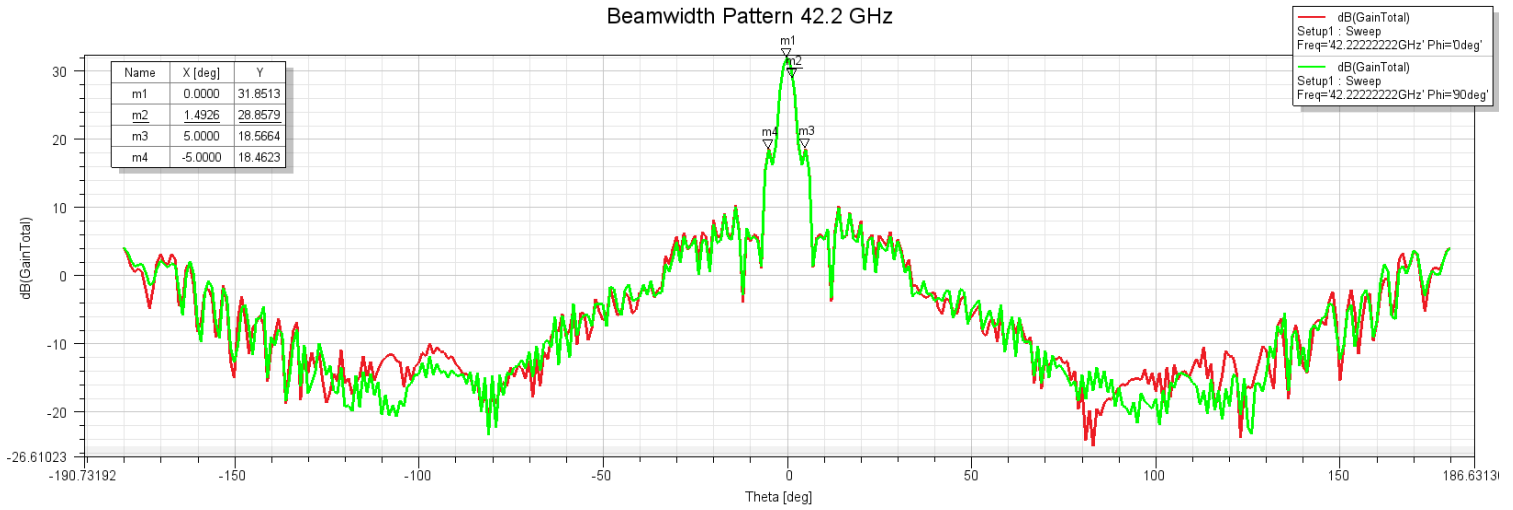

258U-6/.165/383

Beamwidth Pattern 42.2 GHz

Beamwidth Pattern at 51.1 GHz

Beamwidth Pattern at 60 GHz