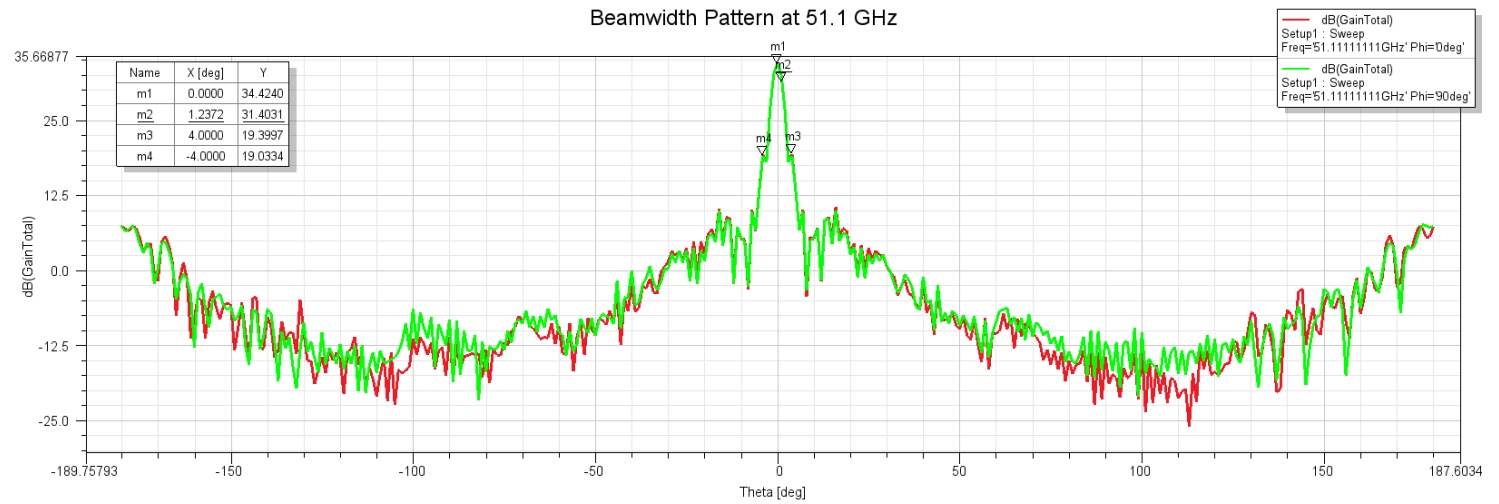

258U-6/.165/383

Beamwidth Pattern 42.2 GHz

Beamwidth Pattern at 51.1 GHz

Beamwidth Pattern at 60 GHz