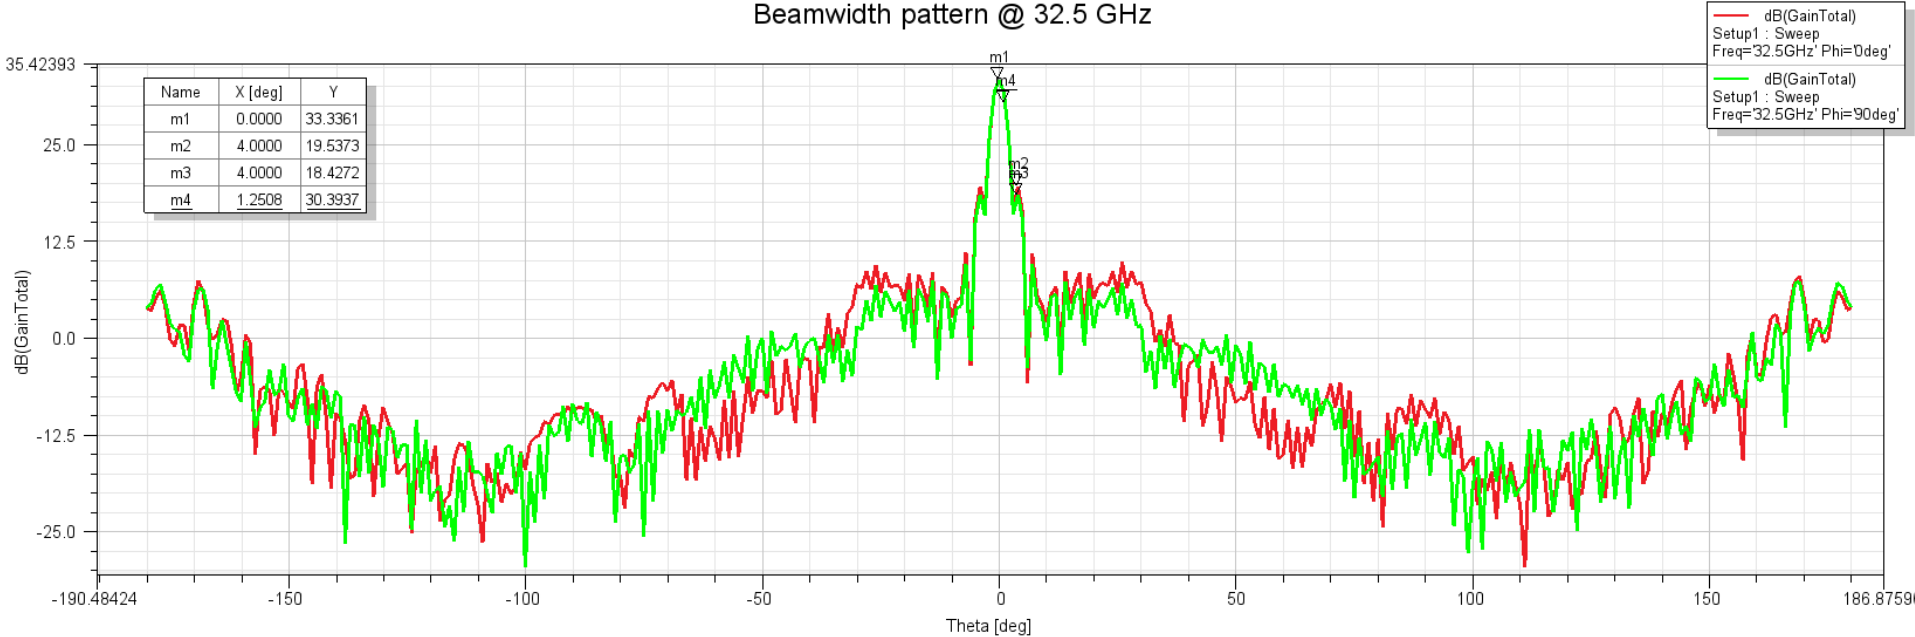

258A-9/.328/599

Beamwidth Pattern @ 26.5 GHz

258A-9/.328/599

Beamwidth pattern @ 32.5 GHz

258A-9/.328/599

Beamwidth Pattern @ 40 GHz