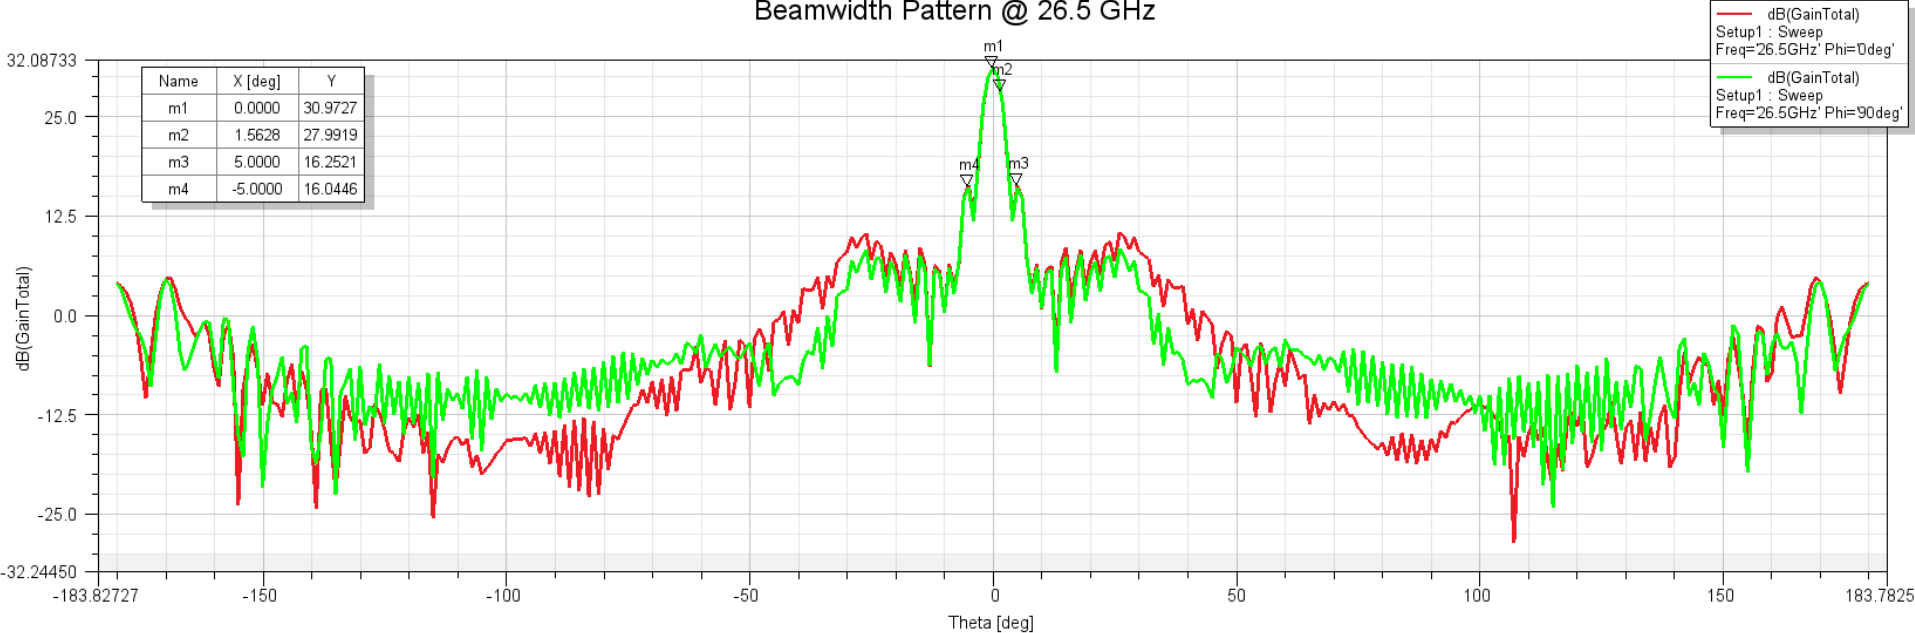

258A-9/.328/599

Beamwidth Pattern @ 26.5 GHz

258A-9/.328/599

Beamwidth pattern @ 32.5 GHz

258A-9/.328/599

Beamwidth Pattern @ 40 GHz