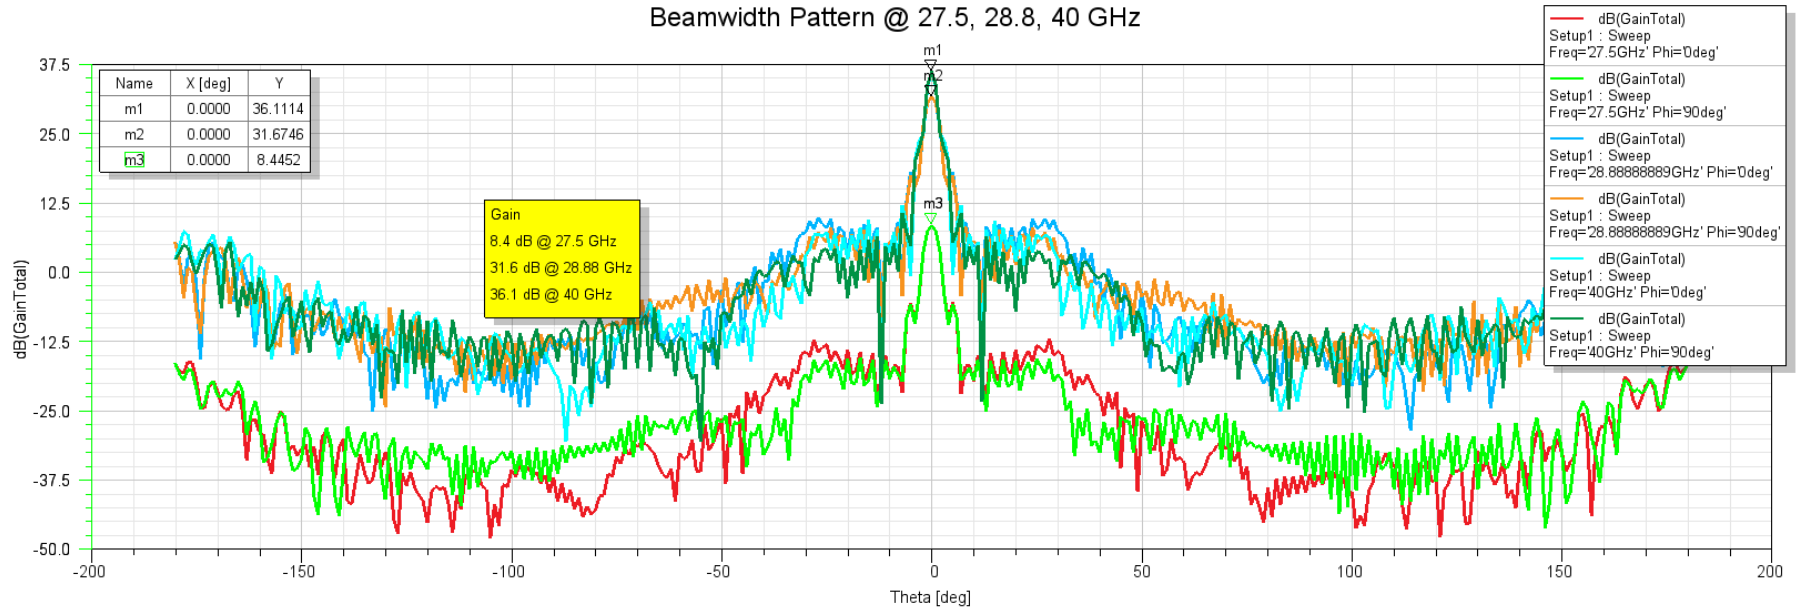

258A-9_.250_599

Beamwidth Pattern @ 27.5, 28.8, 40 GHz

Beamwidth Pattern 33 GHz

Beamwidth Pattern 35.75 GHz

Beamwidth Pattern 38.5 GHz

— dB(GainTotal)
Setup3 : Sweep
Freq=38.5GHz' Phi=0deg'

— dB(GainTotal)
Setup3 : Sweep
Freq=38.5GHz' Phi=90deg'