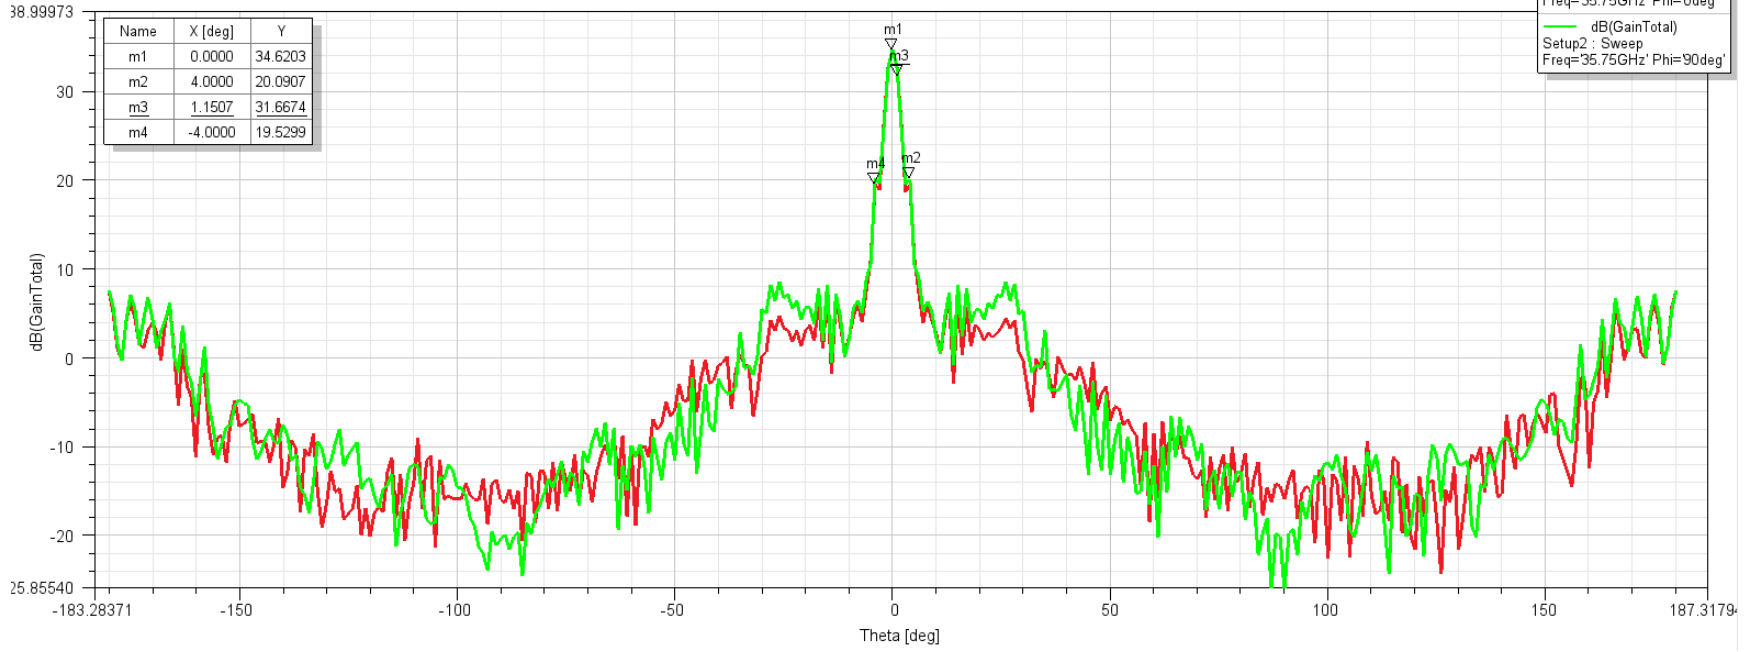

258A-9_.250_599

Beamwidth Pattern @ 27.5, 28.8, 40 GHz

Beamwidth Pattern 33 GHz

Beamwidth Pattern 35.75 GHz

Beamwidth Pattern 38.5 GHz

— dB(GainTotal)
Setup3 : Sweep
Freq=38.5GHz' Phi=0deg'

— dB(GainTotal)
Setup3 : Sweep
Freq=38.5GHz' Phi=90deg'