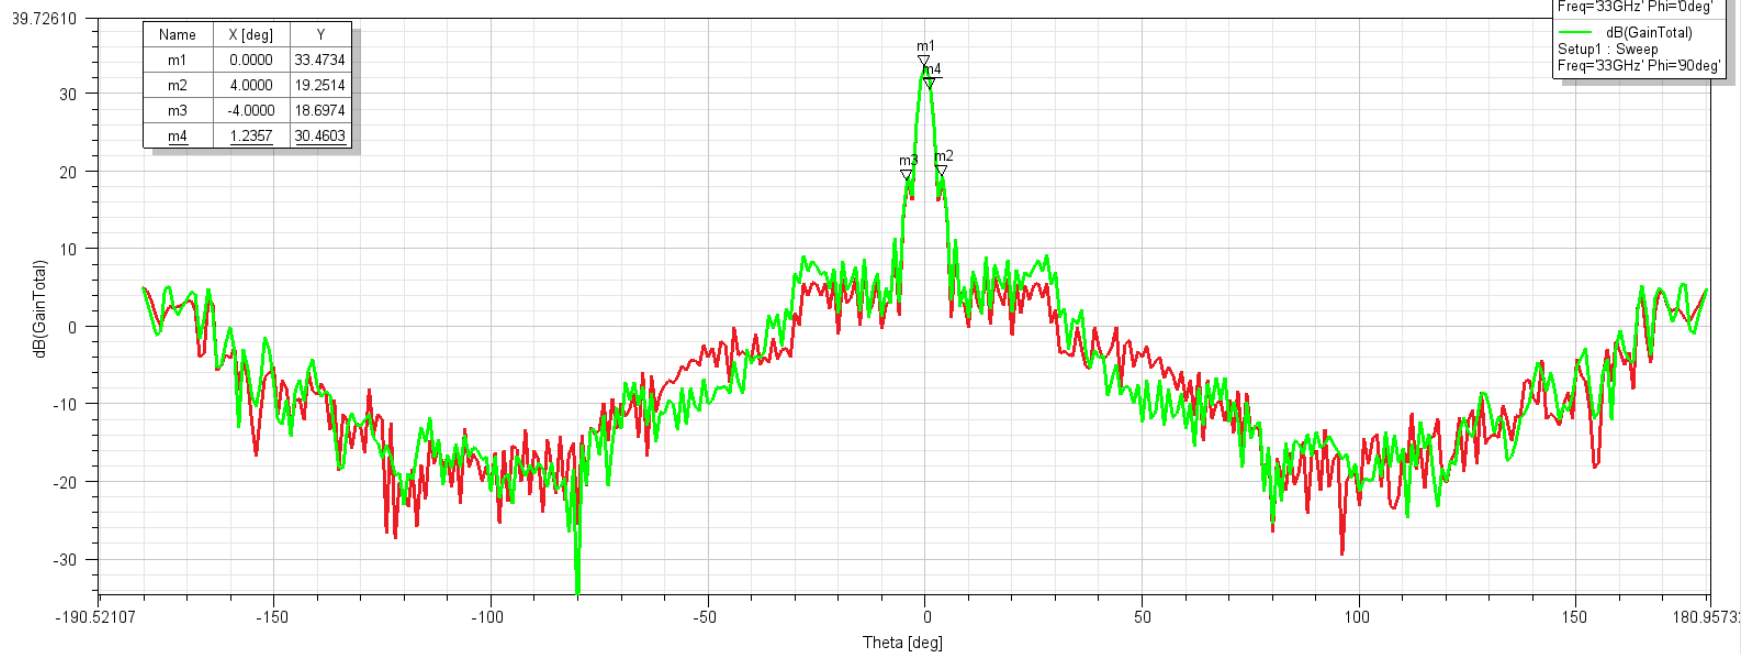

258A-9_.250_599

Beamwidth Pattern @ 27.5, 28.8, 40 GHz

Beamwidth Pattern 33 GHz

Beamwidth Pattern 35.75 GHz

Beamwidth Pattern 38.5 GHz

— dB(GainTotal)
Setup3 : Sweep
Freq=38.5GHz' Phi=0deg'

— dB(GainTotal)
Setup3 : Sweep
Freq=38.5GHz' Phi=90deg'