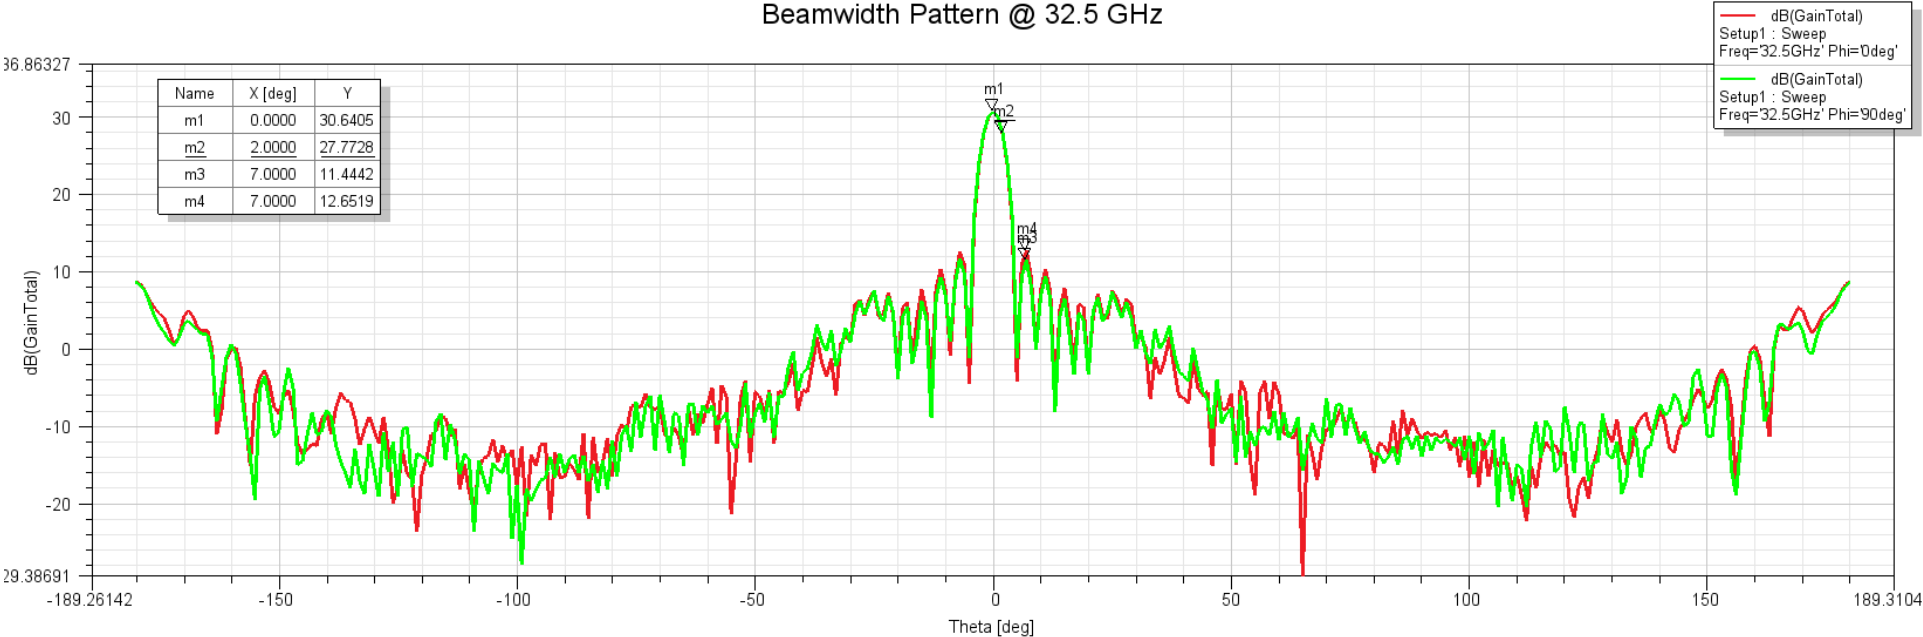

258A-6/.328/599

Beamwidth pattern @26.5 GHz

258A-6/.328/599

Beamwidth Pattern @ 32.5 GHz

258A-6/.328/599

Beamwidth Pattern @ 40 GHz