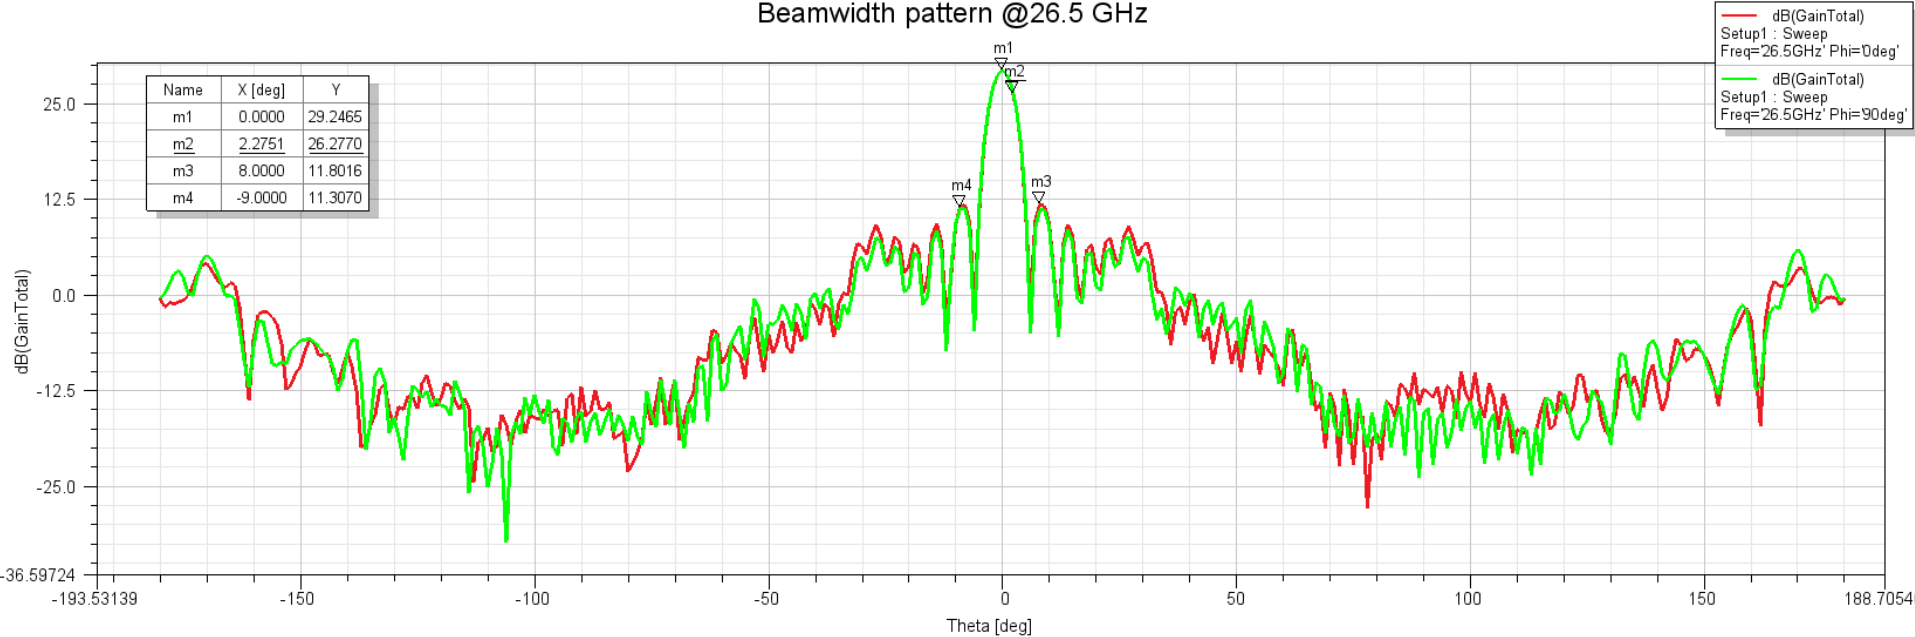

258A-6/.328/599

Beamwidth pattern @26.5 GHz

258A-6/.328/599

Beamwidth Pattern @ 32.5 GHz

258A-6/.328/599

Beamwidth Pattern @ 40 GHz