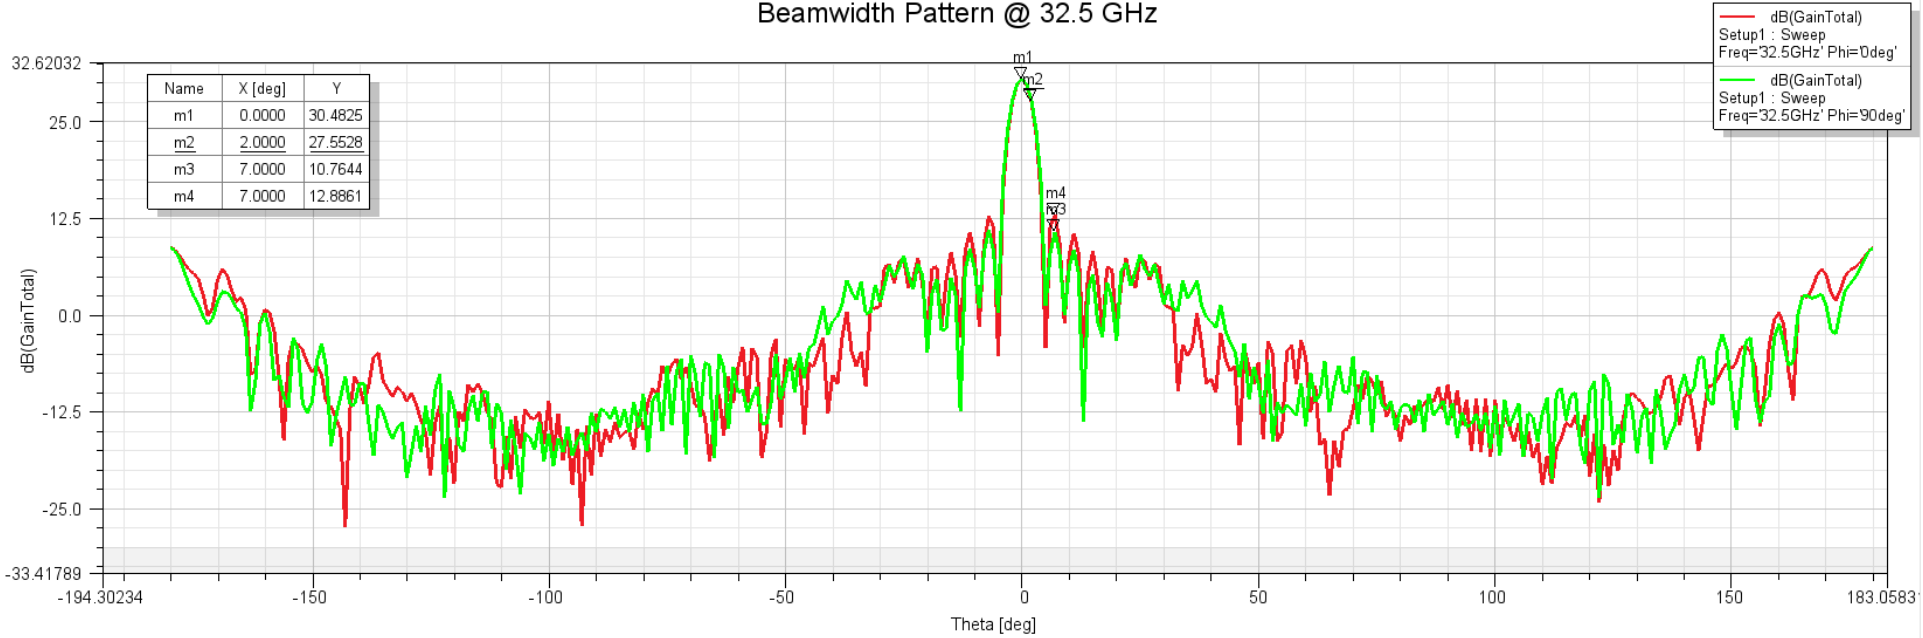

258A-6/.281/599

Beamwidth Pattern @ 26.5 GHz

258A-6/.281/599

Beamwidth Pattern @ 32.5 GHz

258A-6/.281/599

Beamwidth pattern @ 40 GHz