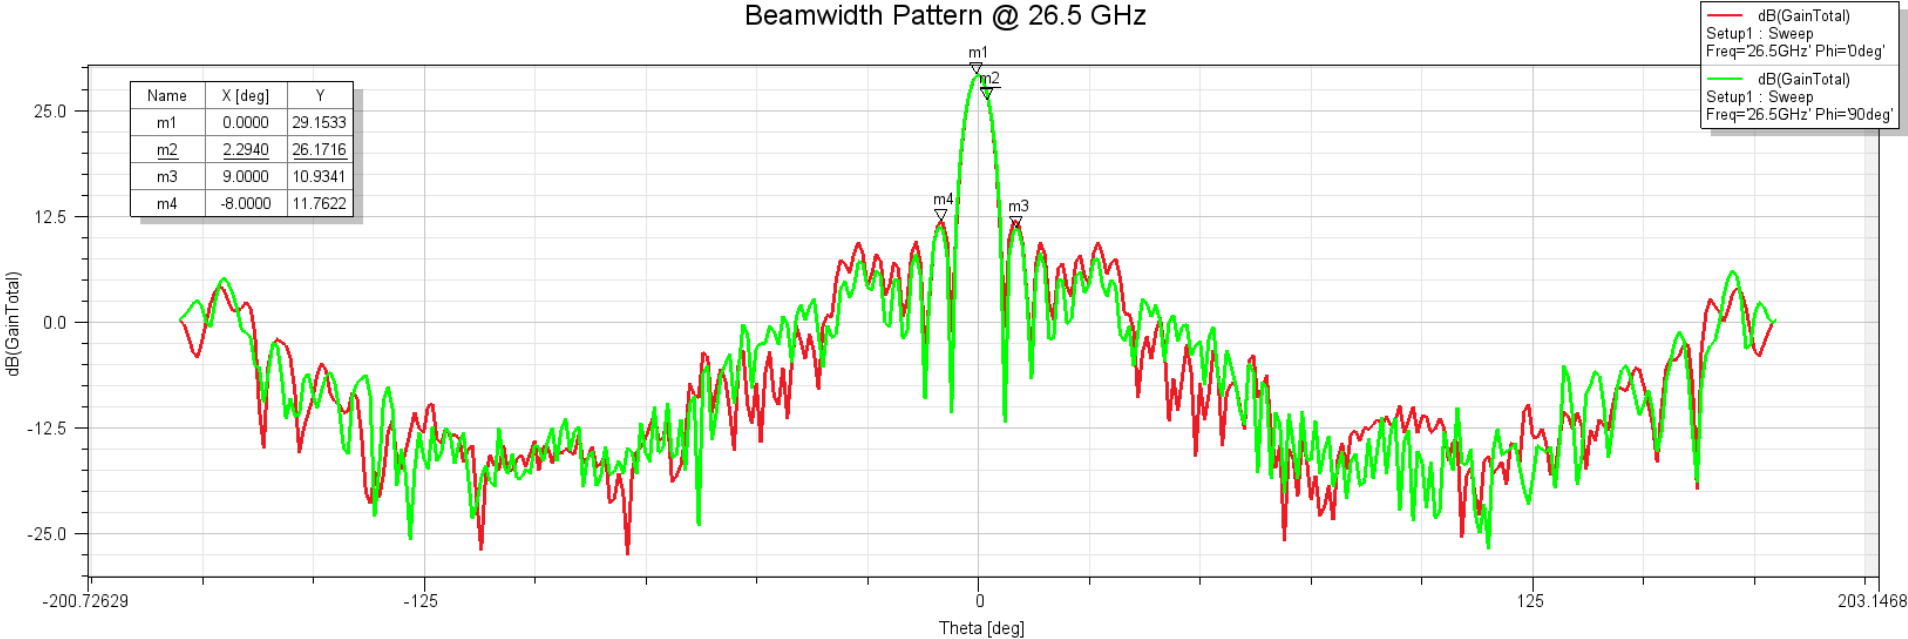

258A-6/.281/599

Beamwidth Pattern @ 26.5 GHz

258A-6/.281/599

Beamwidth Pattern @ 32.5 GHz

258A-6/.281/599

Beamwidth pattern @ 40 GHz