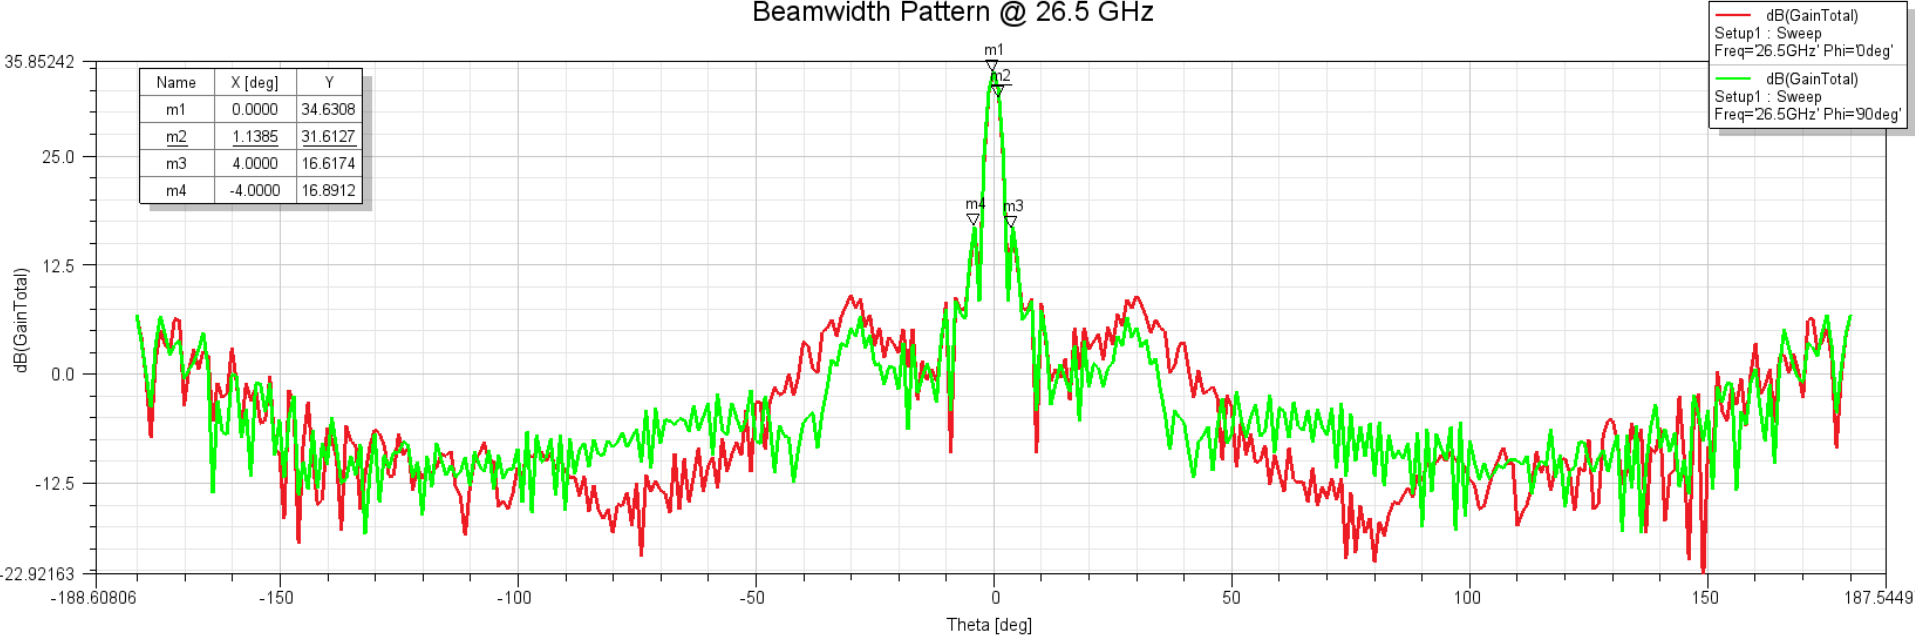

258A-12/.328/599

Beamwidth Pattern @ 26.5 GHz

258A-12/.328/599

Beamwidth pattern @ 32.5 GHz

258A-12/.328/599

Beamwidth Pattern @ 40 GHz