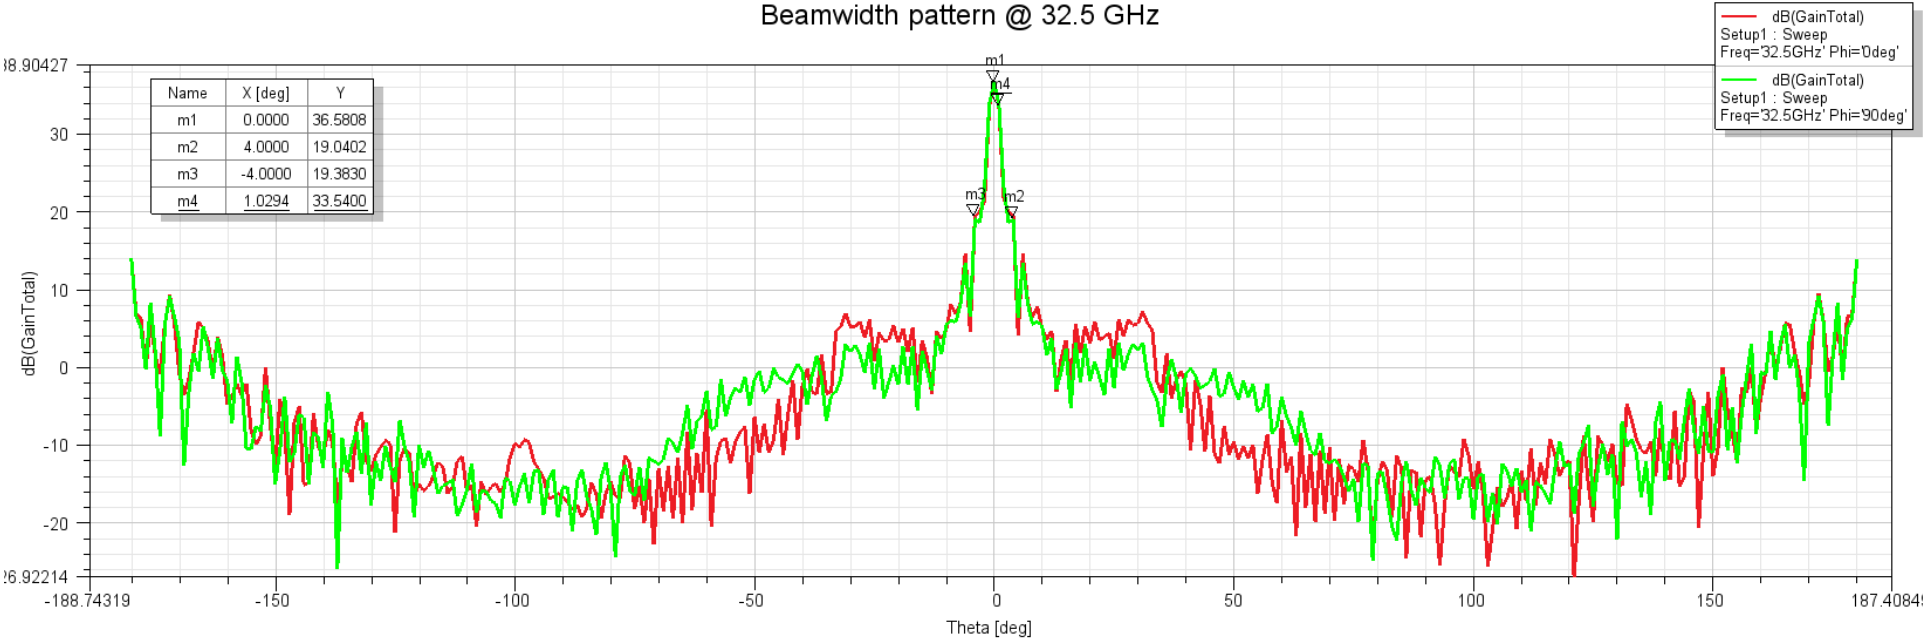

258A-12/.328/599

Beamwidth Pattern @ 26.5 GHz

258A-12/.328/599

Beamwidth pattern @ 32.5 GHz

258A-12/.328/599

Beamwidth Pattern @ 40 GHz