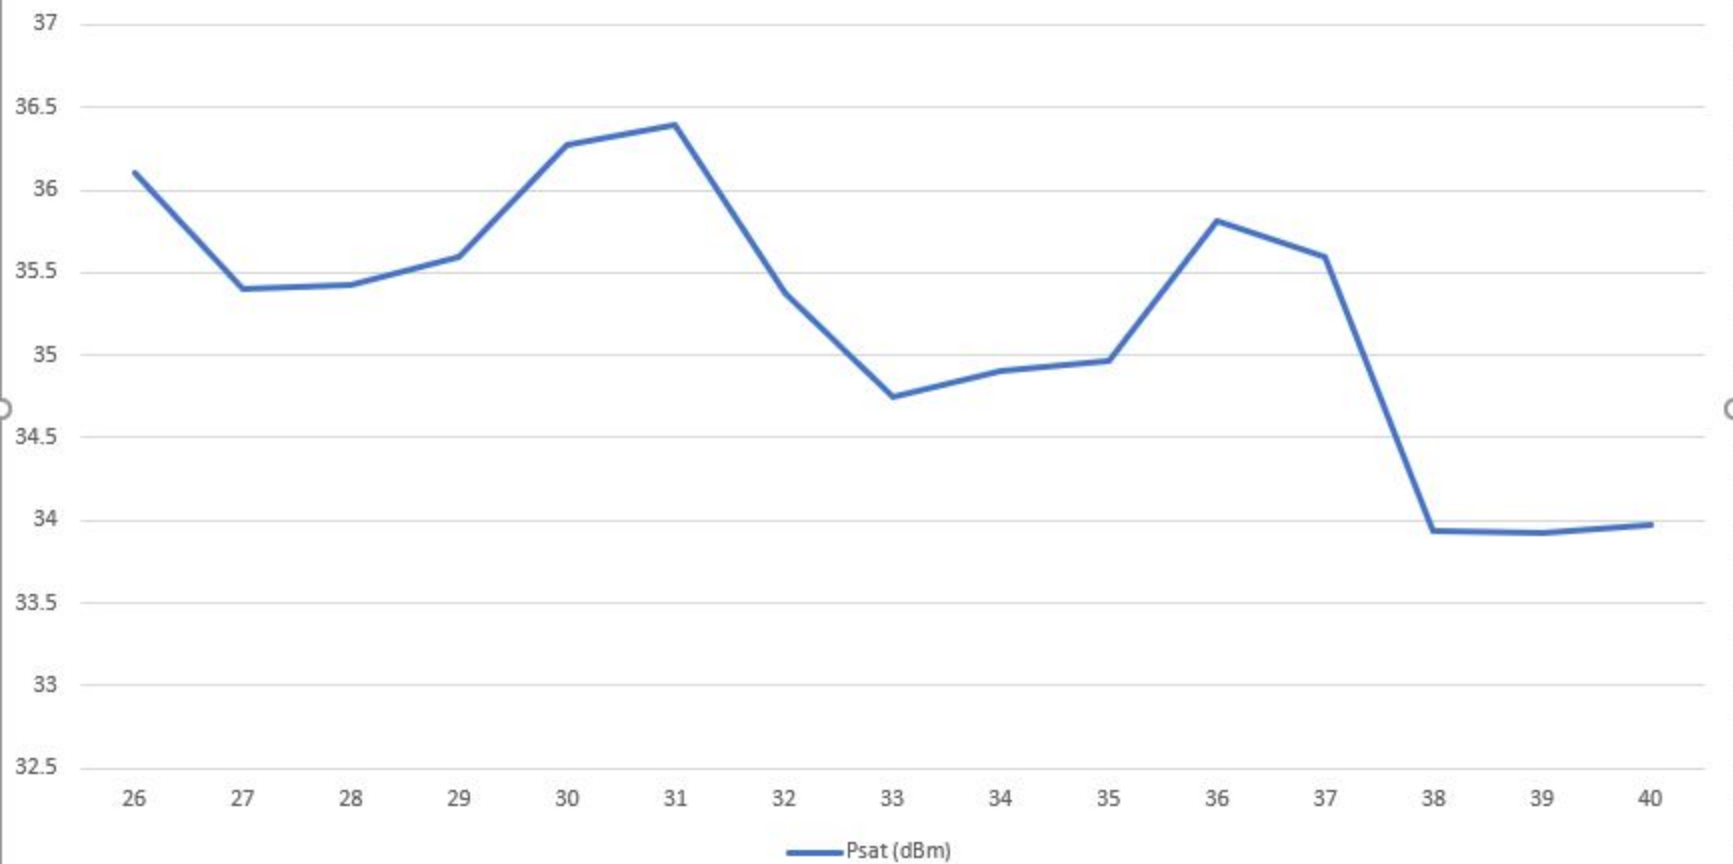

Freq Vs Psat (dB)

Freq Vs Gain Vs P1dB

Frequency (GHz)	Gain (dB)	P1dB (dBm)	Psat (dBm)
26	53	35.8	36.1
27	53.7	34.99	35.4
28	52.1	35.28	35.43
29	53.4	35.5	35.6
30	53.3	36.2	36.27
31	53.7	36.3	36.4
32	52.6	35.2	35.38
33	51.3	34.6	34.75
34	50.5	35.13	34.9
35	50.8	34.85	34.97
36	49.2	35.7	35.81
37	47.1	35.51	35.6
38	45.6	33.86	33.94
39	42.7	33.82	33.92
40	41.7	33.86	33.97