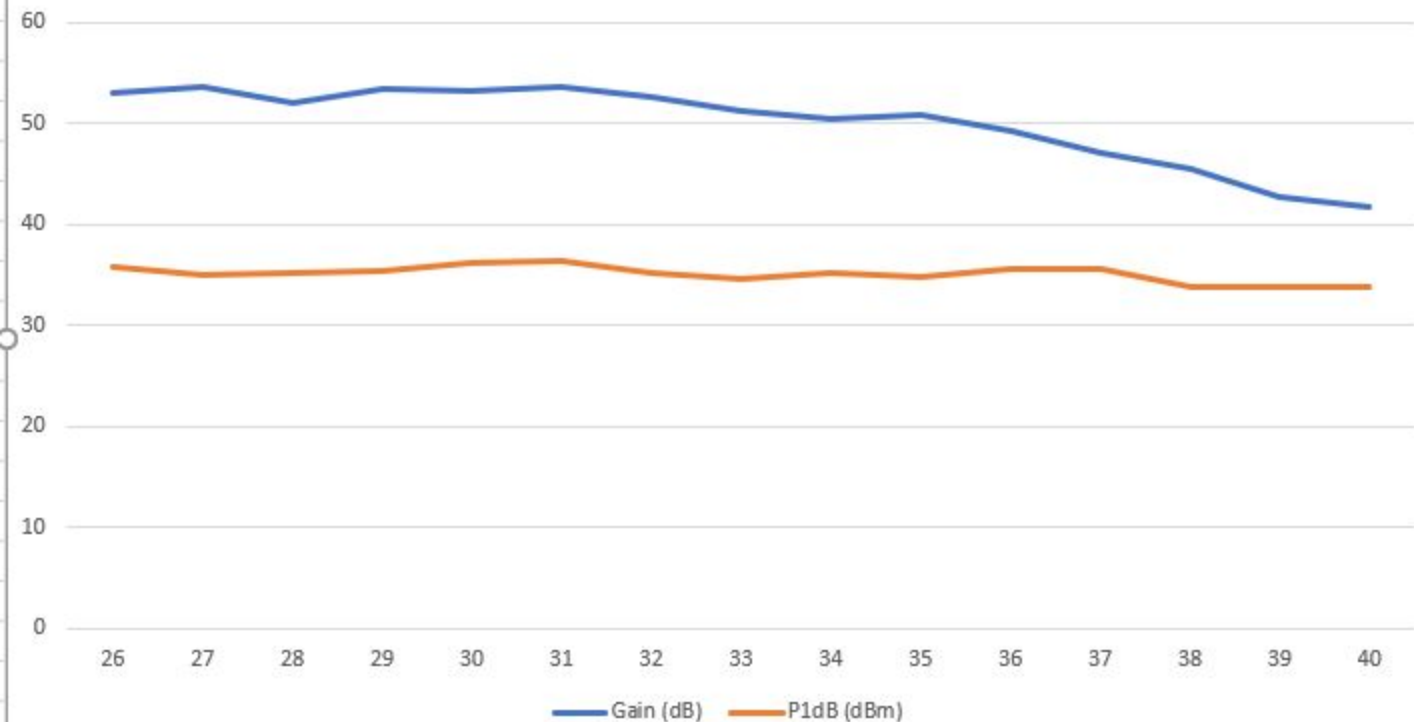

Freq Vs Psat (dB)

Freq Vs Gain Vs P1dB

Frequency (GHz)	Gain (dB)	P1dB (dBm)	Psat (dBm)
26	53	35.8	36.1
27	53.7	34.99	35.4
28	52.1	35.28	35.43
29	53.4	35.5	35.6
30	53.3	36.2	36.27
31	53.7	36.3	36.4
32	52.6	35.2	35.38
33	51.3	34.6	34.75
34	50.5	35.13	34.9
35	50.8	34.85	34.97
36	49.2	35.7	35.81
37	47.1	35.51	35.6
38	45.6	33.86	33.94
39	42.7	33.82	33.92
40	41.7	33.86	33.97