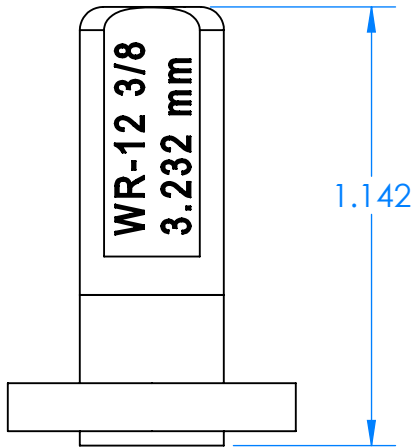

REVISIONS			
REV	DESCRIPTION	DATE	APPROVED
-	-	-	-

WR-12 UG-387  
TERMINATION:  
LENGTH 1.5"

WR-12 UG-387  
STRAIGHT W/G:  
LENGTH 1.5"

WR-12 WAVEGUIDE OFFSET

UG-385 FLANGE

- WR-12 3/8 WAVE - 3.232mm
- 1/4 WAVE - 2.578mm
- 1/8 WAVE - 1.924mm
- ZERO SET - 1.270mm

DECIMALS: XXXX ±.0005 XXX ±.005 XX ±.01	DRAWN	NAME	DATE
ANGLES: ± .5 DEGRESS	CHECKED	CC	8-9-21
THIRD ANGLE PROJECTION	ENG	LS	8-9-21
	MATERIAL: 6061 T6 ALUMINUM		

TITLE: Mi-Wave Millimeter Products Inc.		REV
SIZE: A	DWG. NO. 780E CALIBRATION KIT_OUTLINE_26325	-
SCALE: 2:1	WEIGHT:	SHEET 1 OF 1