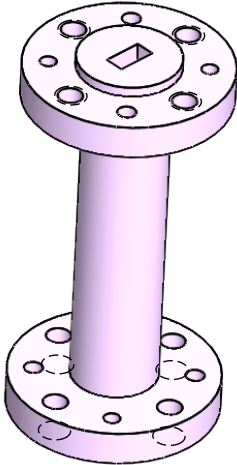

REVISIONS			
REV	DESCRIPTION	DATE	APPROVED
-	-	-	-

WR-12 UG-387  
TERMINATION:  
LENGTH 1.5"

WR-12 UG-387  
STRAIGHT W/G:  
LENGTH 1.5"

WR-12 WAVEGUIDE OFFSET

UG-385 FLANGE

- WR-12 3/8 WAVE - 3.232mm
- 1/4 WAVE - 2.578mm
- 1/8 WAVE - 1.924mm
- ZERO SET - 1.270mm

DECIMALS: XXXX ±.0005 XXX ±.005 XX ±.01	DRAWN	NAME	DATE
ANGLES: ± .5 DEGRESS	CHECKED	CC	8-9-21
THIRD ANGLE PROJECTION	ENG	LS	8-9-21
	MATERIAL: 6061 T6 ALUMINUM		

TITLE: Mi-Wave Millimeter Products Inc.		REV
SIZE: A	DWG. NO. 780E CALIBRATION KIT_OUTLINE_26325	-
SCALE: 2:1	WEIGHT:	SHEET 1 OF 1