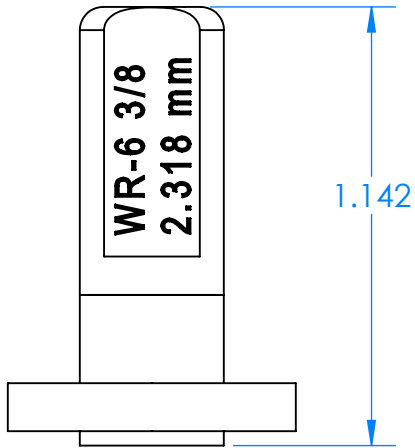

REVISIONS			
REV	DESCRIPTION	DATE	APPROVED
-	-	-	-

1.142

UG-387 FLANGE

WR-6 WAVEGUIDE OFFSET

WR-6 UG-387
STRAIGHT W/G:
LENGTH 1.5"

WR-6 UG-387
TERMINATION:
LENGTH 1.5"

WR-6 3/8 WAVE - 2.318mm
1/4 WAVE - 1.969mm
1/8 WAVE - 1.619mm
ZERO SET - 1.270mm

DECIMALS: XXXX ±.0005 XXX ±.005 XX ±.01	NAME	DATE	TITLE: Mi-Wave Millimeter Products Inc.		REV
ANGLES: ± .5 DEGREE	DRAWN	CC	8-9-21	SIZE DWG. NO. 780D CALIBRATION KIT_OUTLINE_26357	-
THIRD ANGLE PROJECTION	CHECKED	MS	8-9-21		
	ENG	LS	8-9-21	SCALE: 2:1 WEIGHT: SHEET 1 OF 1	
	MATERIAL: 6061 T6 ALUMINUM				