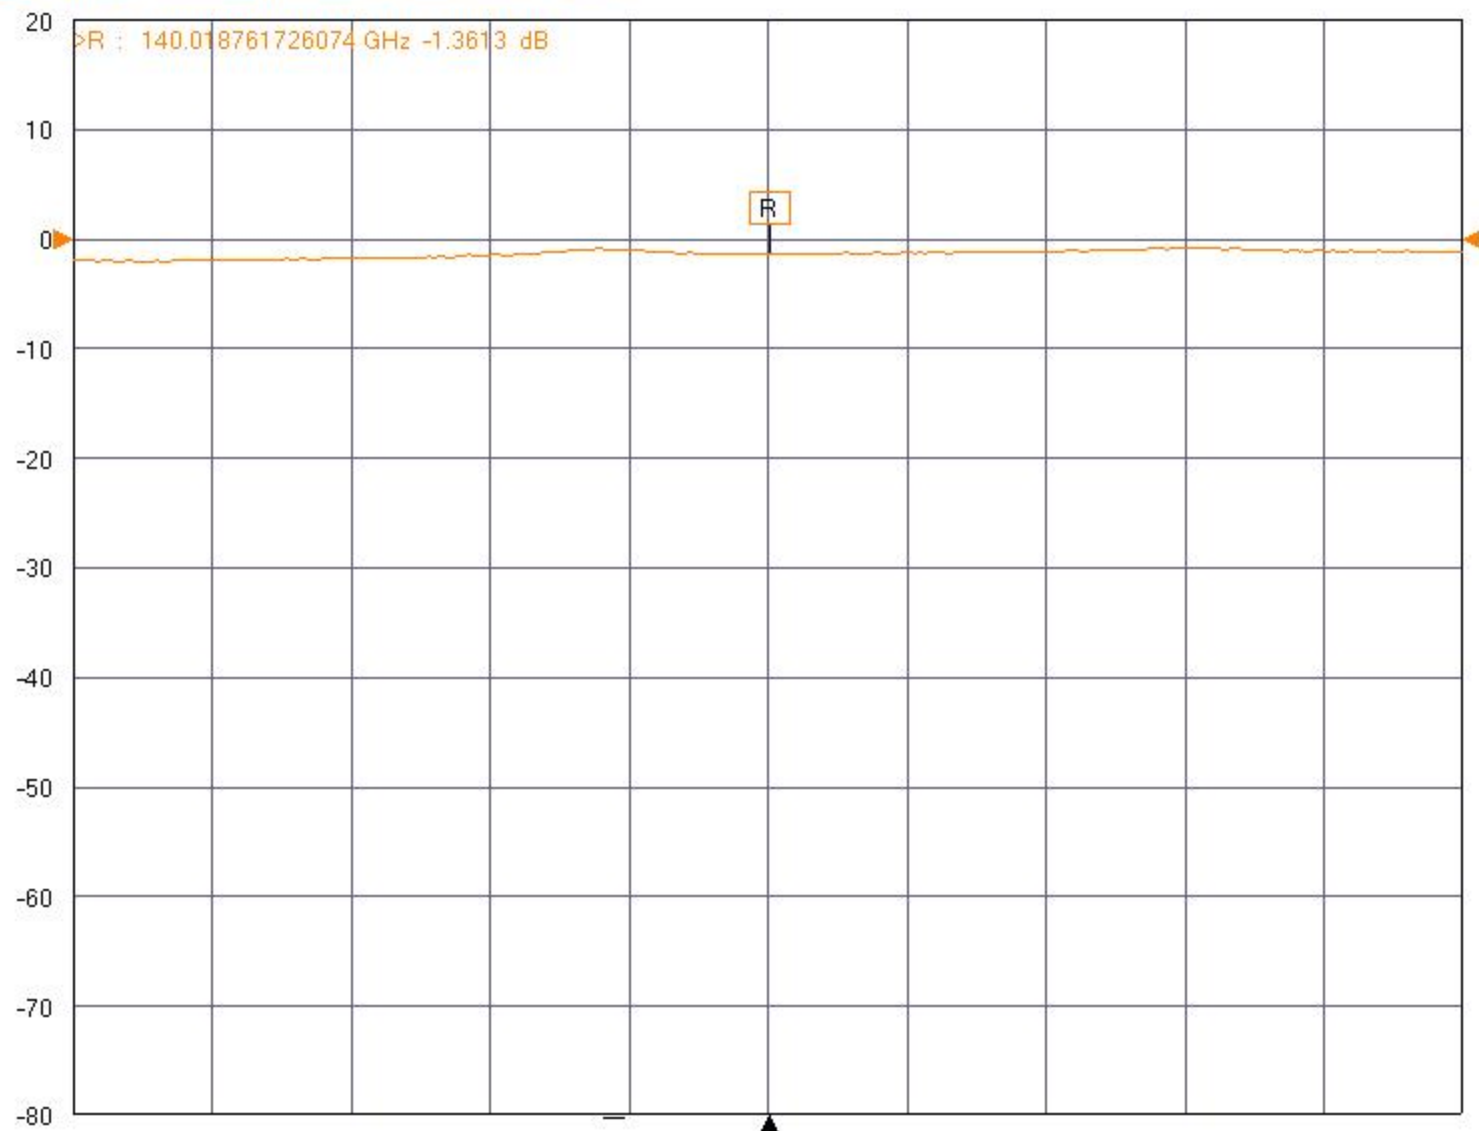

▶ **Tr1** [D/M] S21 Trans LogM RefLvl: 0 dB Res: 10 dB/Div

▶ **Tr1** [D/M] S21 Trans LogM RefLvl: 0 dB Res: 10 dB/Div