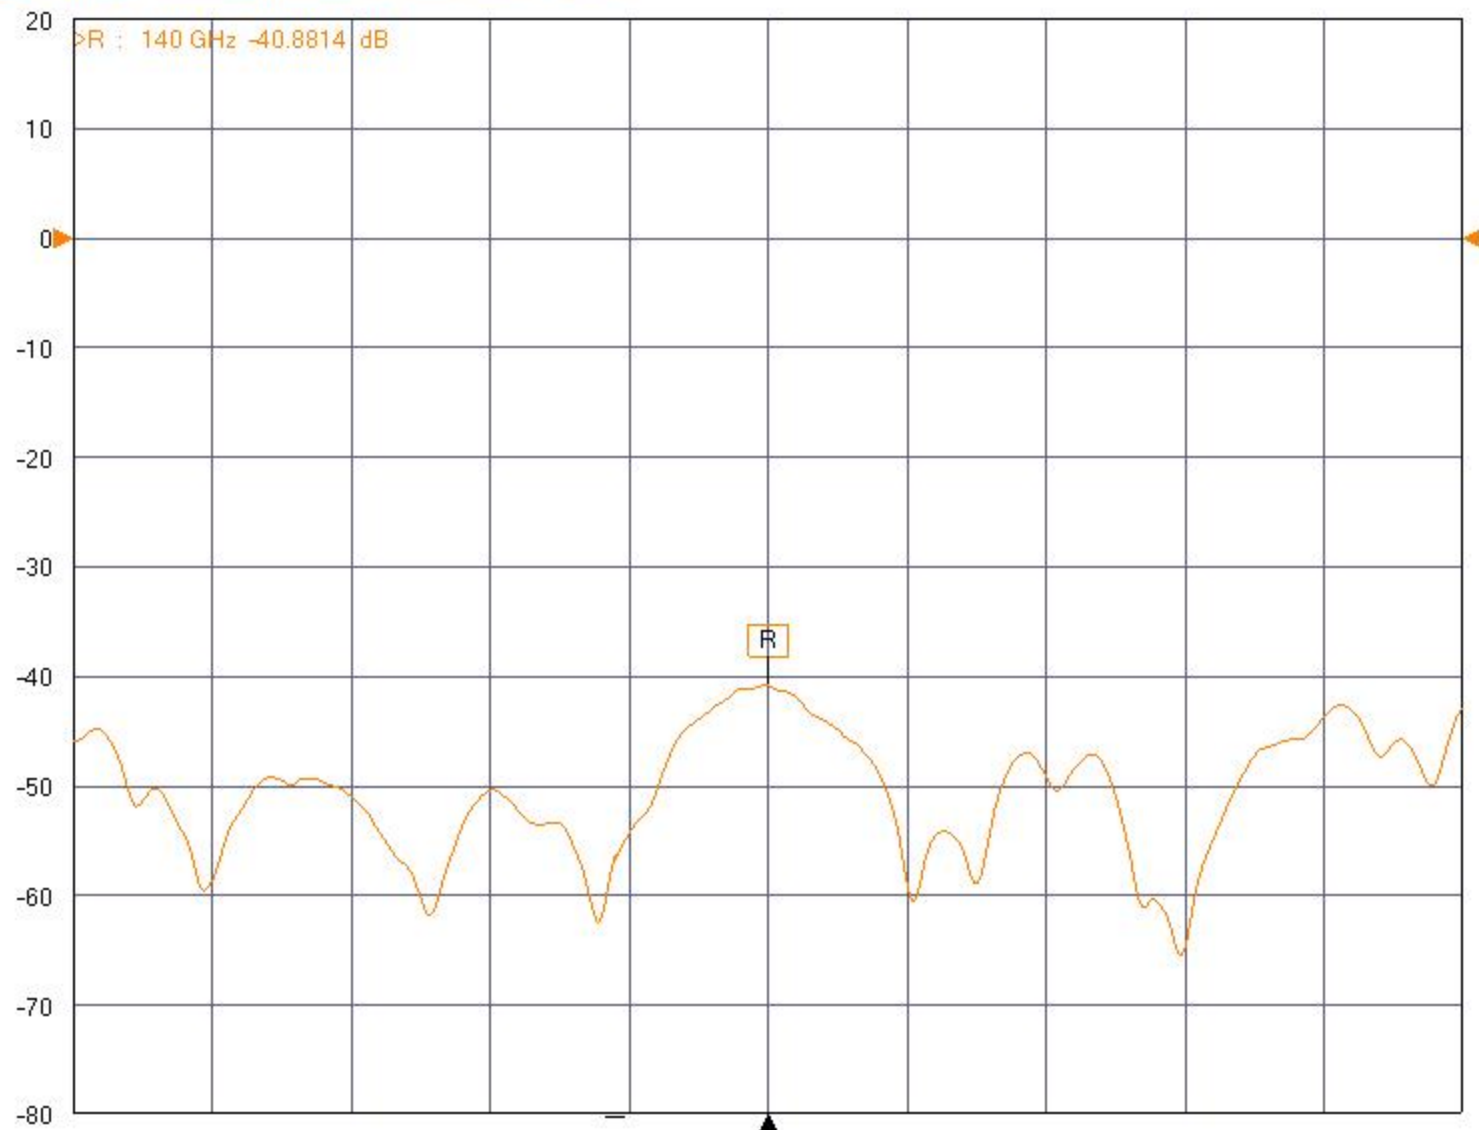

▶ **Tr1** [D/M] S21 Trans LogM RefLvl: 0 dB Res: 10 dB/Div

▶ **Tr1** [D/M] S21 Trans LogM RefLvl: 0 dB Res: 10 dB/Div

▶ Tr1 [D/M] S21 Trans LogM RefLvl: 0 dB Res: 10 dB/Div

▶ **Tr1** [D/M] S21 Trans LogM RefLvl: 0 dB Res: 10 dB/Div