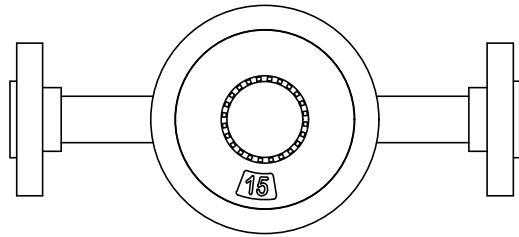

15-TURN COUNTING DIAL

| | | | | | |
|---------|------|--------|---|--------------------|--------------|
| | NAME | DATE | TITLE: Mi-Wave Millimeter Products Inc. | | |
| DRAWN | CC | 2-3-21 | SIZE | DWG. NO. | REV |
| CHECKED | | | A | 525W OUTLINE_25765 | |
| MATL: | - | | SCALE: 1:1 | | WEIGHT: |
| | | | | | SHEET 1 OF 1 |