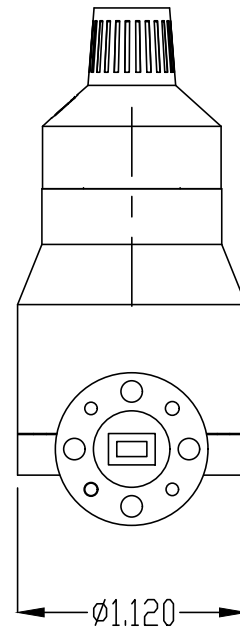

15-TURN COUNTING DIAL

| | | | | | |
|---------|------|--------|---|--------------------|--------------|
| | NAME | DATE | TITLE: Mi-Wave Millimeter Products Inc. | | |
| DRAWN | CC | 2-3-21 | SIZE | DWG. NO. | REV |
| CHECKED | | | A | 525W OUTLINE_25765 | |
| MATL: | - | | SCALE: 1:1 | | WEIGHT: |
| | | | | | SHEET 1 OF 1 |