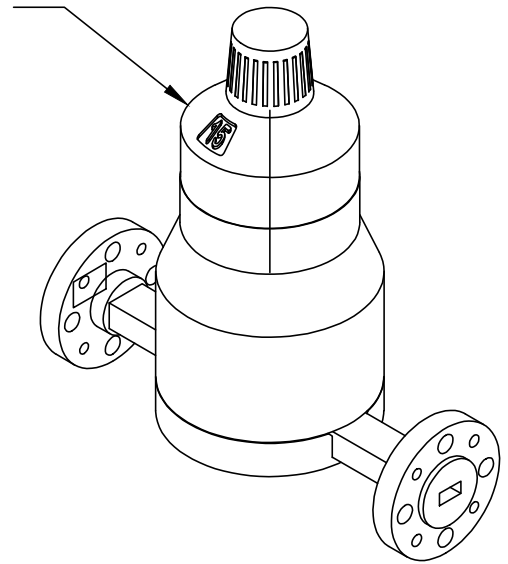

15-TURN COUNTING DIAL

| | | | | | |
|---------|------|--------|---|--------------------|--------------|
| | NAME | DATE | TITLE: Mi-Wave Millimeter Products Inc. | | |
| DRAWN | CC | 2-3-21 | SIZE | DWG. NO. | REV |
| CHECKED | | | A | 525W OUTLINE_25765 | |
| MATL: | - | | SCALE: 1:1 | | WEIGHT: |
| | | | | | SHEET 1 OF 1 |