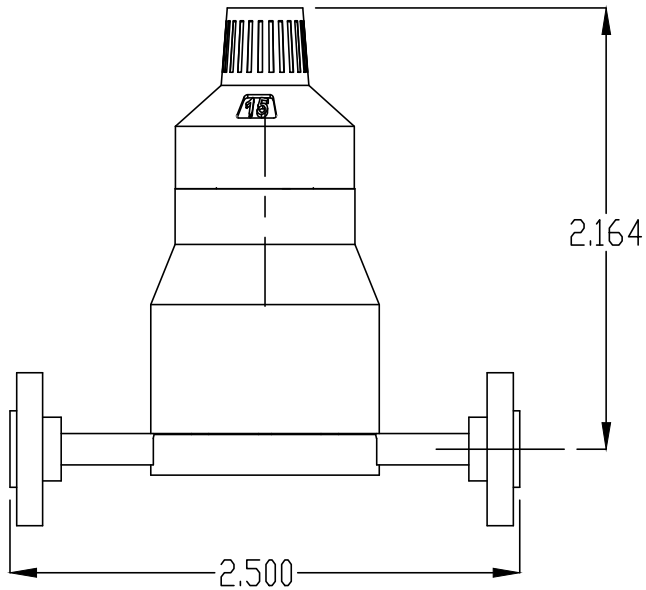

15-TURN COUNTING DIAL

| | | | | | |
|---------|------|--------|---|--------------------|--------------|
| | NAME | DATE | TITLE: Mi-Wave Millimeter Products Inc. | | |
| DRAWN | CC | 2-3-21 | SIZE | DWG. NO. | REV |
| CHECKED | | | A | 525W OUTLINE_25765 | |
| MATL: | - | | SCALE: 1:1 | | WEIGHT: |
| | | | | | SHEET 1 OF 1 |