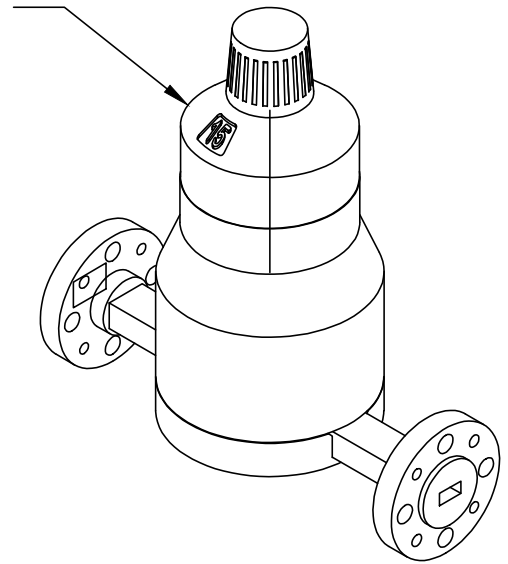

15-TURN COUNTING DIAL

	NAME	DATE	TITLE: Mi-Wave Millimeter Products Inc.		
DRAWN	CC	2-3-21	SIZE	DWG. NO.	REV
CHECKED			A	525F OUTLINE_25766	
MATL:	-		SCALE: 1:1		WEIGHT:
					SHEET 1 OF 1