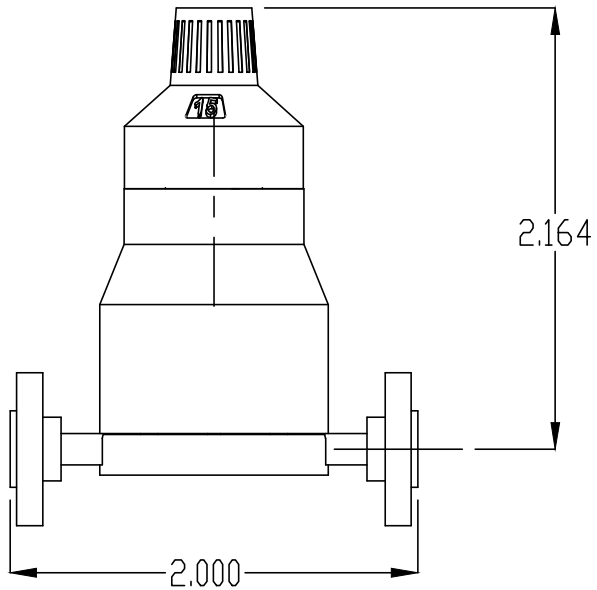

15-TURN COUNTING DIAL

	NAME	DATE	TITLE: Mi-Wave Millimeter Products Inc.		
DRAWN	CC	2-3-21	SIZE	DWG. NO.	REV
CHECKED			A	525F OUTLINE_25766	
MATL:	-		SCALE: 1:1		WEIGHT:
					SHEET 1 OF 1