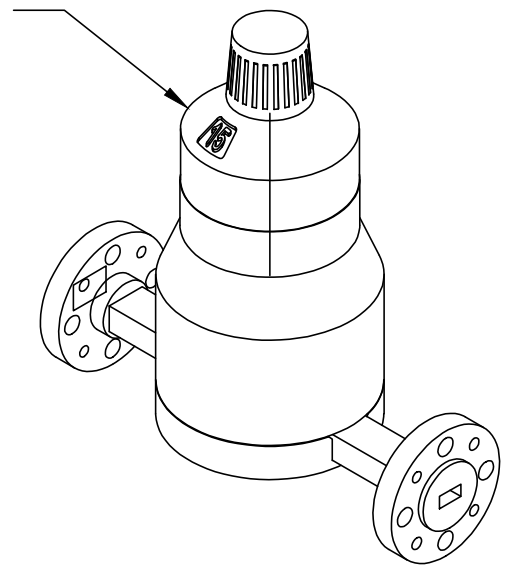

15-TURN COUNTING DIAL

	NAME	DATE	TITLE: Mi-Wave Millimeter Products Inc.		
DRAWN	CC	2-3-21	SIZE	DWG. NO.	REV
CHECKED			A	525E OUTLINE_25764	
MATL:	-		SCALE: 1:1		WEIGHT:
					SHEET 1 OF 1