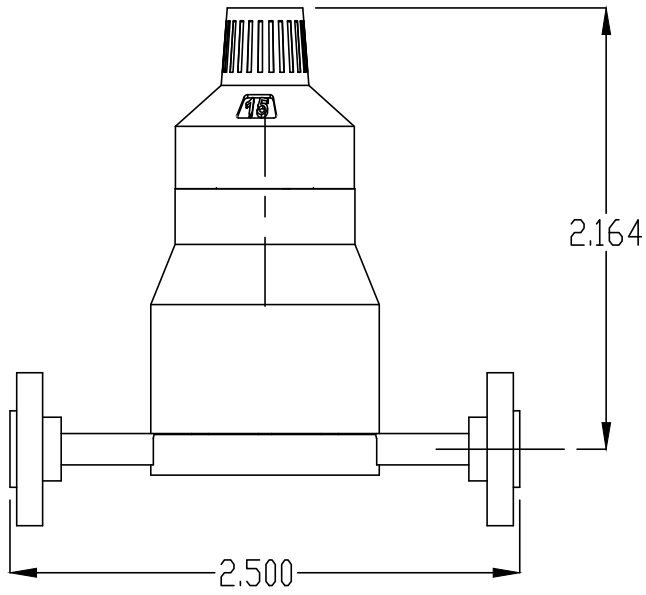

15-TURN COUNTING DIAL

	NAME	DATE	TITLE: Mi-Wave Millimeter Products Inc.		
DRAWN	CC	2-3-21	SIZE	DWG. NO.	REV
CHECKED			A	525E OUTLINE_25764	
MATL:	-		SCALE: 1:1		WEIGHT:
					SHEET 1 OF 1