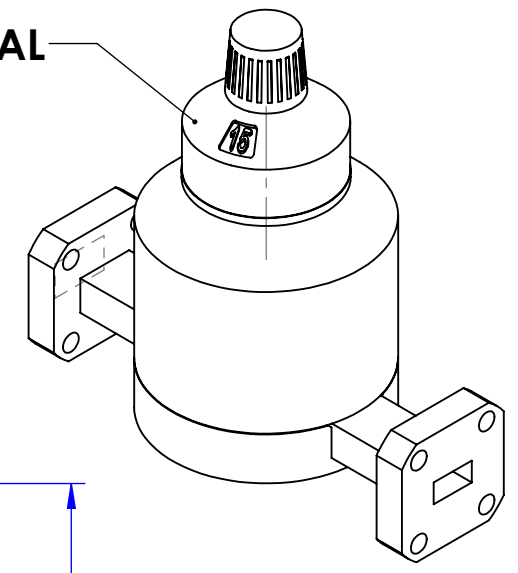

15 - TURN COUNTING DIAL

DRAWN		NAME	DATE	TITLE:		Mi-Wave Millimeter Products Inc.	
CHECKED		JV	6-25-13	SIZE	DWG. NO.	REV	
MATERIAL:		-		A	525A_Assembly		
				SCALE: 1:1	WEIGHT:	SHEET 1 OF 1	