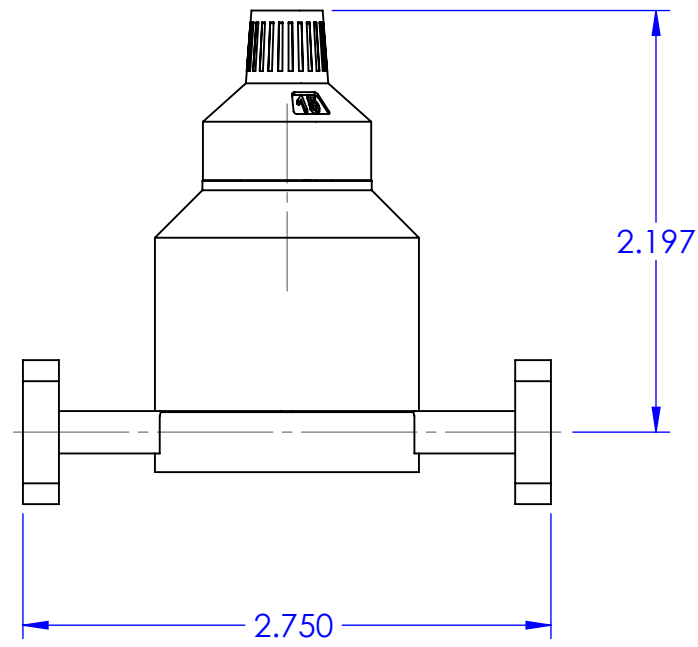

15 - TURN COUNTING DIAL

DRAWN		NAME	DATE	TITLE:		Mi-Wave Millimeter Products Inc.	
CHECKED		JV	6-25-13	SIZE	DWG. NO.	REV	
MATERIAL:		-		A	525A_Assembly		
				SCALE: 1:1	WEIGHT:	SHEET 1 OF 1	