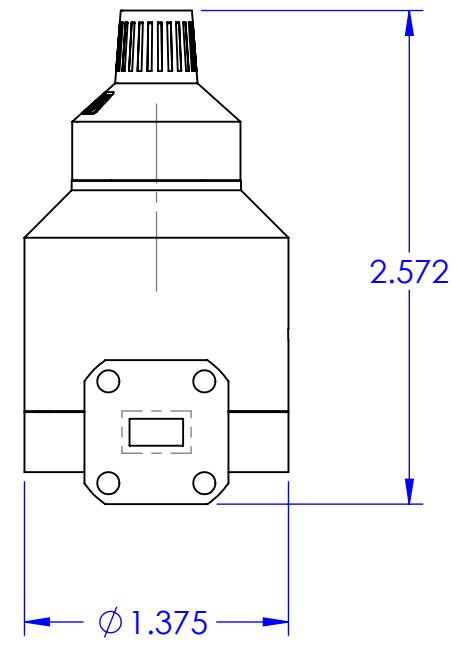

15 - TURN COUNTING DIAL

DRAWN		NAME	DATE	TITLE:		Mi-Wave Millimeter Products Inc.	
CHECKED		JV	6-25-13	SIZE	DWG. NO.	REV	
MATERIAL:		-		A	525A_Assembly		
				SCALE: 1:1	WEIGHT:	SHEET 1 OF 1	