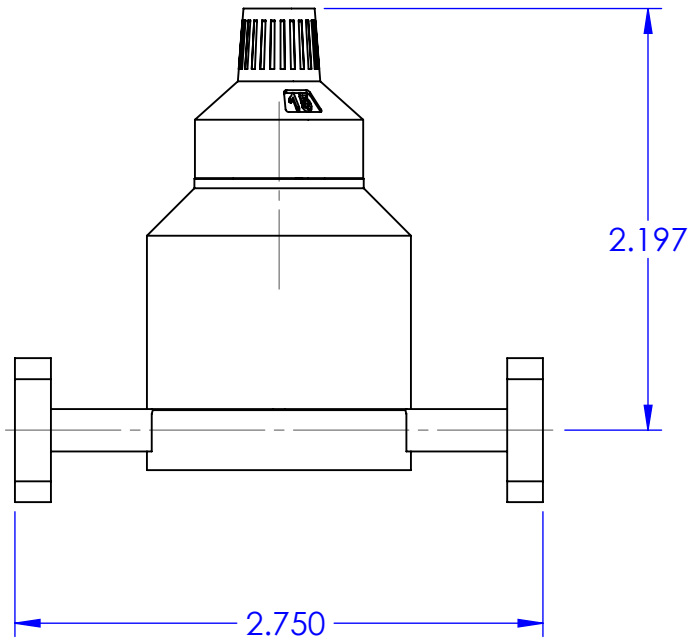

15 - TURN COUNTING DIAL

NAME		DATE		TITLE: Mi-Wave Millimeter Products Inc.		
DRAWN	JV	6-25-13		SIZE	DWG. NO.	REV
CHECKED				A	520A_Assembly	
MATL:	-					

5

4

3

2

1