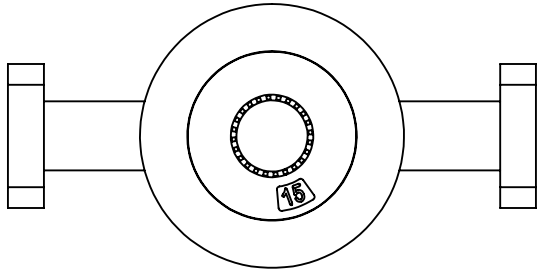

15 - TURN COUNTING DIAL

NAME		DATE		TITLE: Mi-Wave Millimeter Products Inc.		
DRAWN	JV	6-25-13		SIZE	DWG. NO.	REV
CHECKED				A	520A_Assembly	
MATL:	-					

5

4

3

2

1