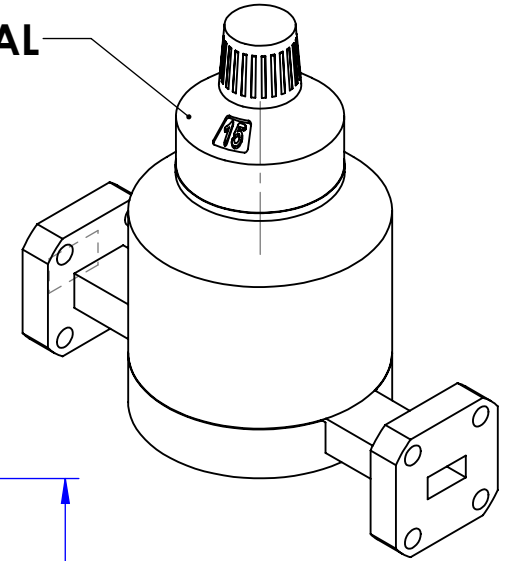

15 - TURN COUNTING DIAL

NAME		DATE		TITLE: Mi-Wave Millimeter Products Inc.		
DRAWN	JV	6-25-13		SIZE	DWG. NO.	REV
CHECKED				A	520A_Assembly	
MATL:	-					

5

4

3

2

1