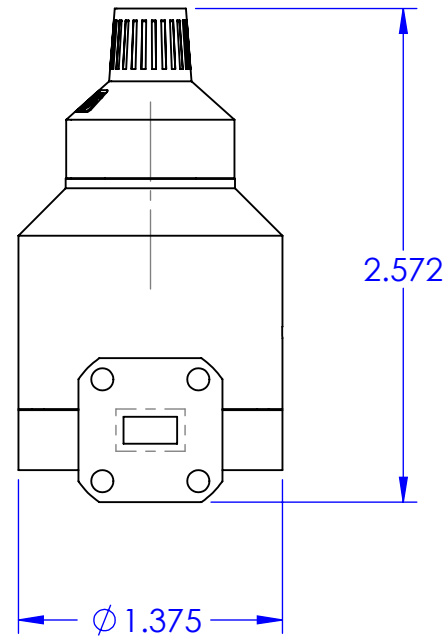

15 - TURN COUNTING DIAL

NAME		DATE		TITLE: Mi-Wave Millimeter Products Inc.		
DRAWN	JV	6-25-13		SIZE	DWG. NO.	REV
CHECKED				A	520A_Assembly	
MATL:	-					

5

4

3

2

1