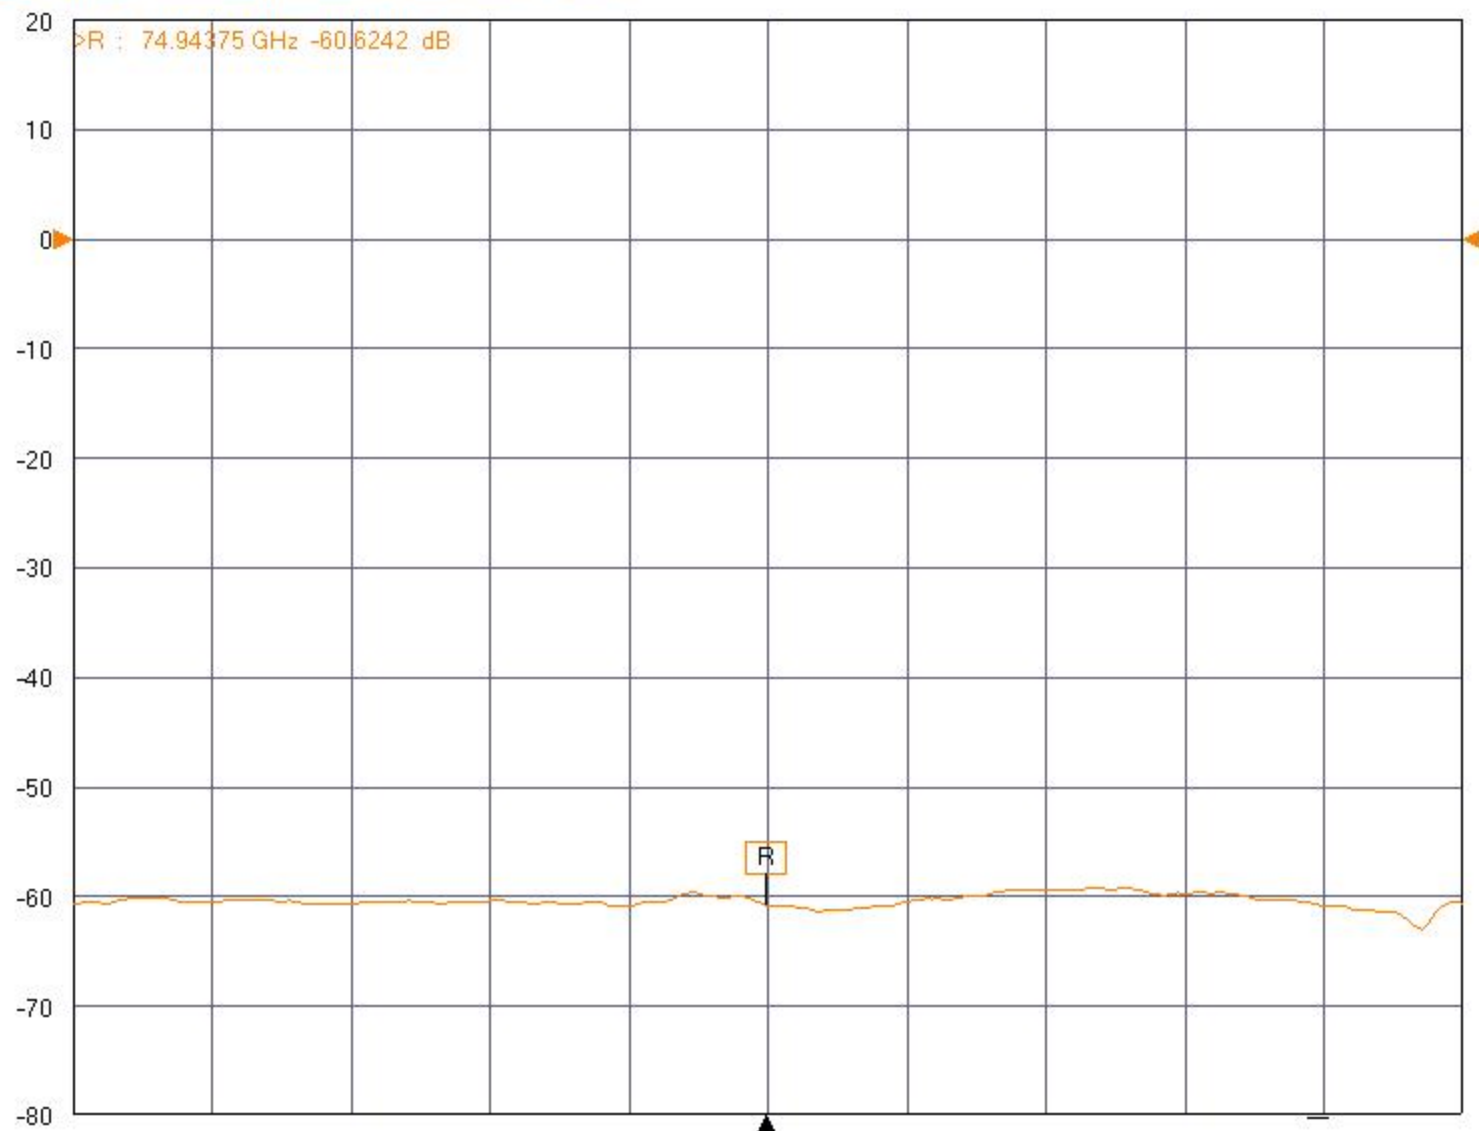

▶ **Tr1** [D/M] S21 Trans LogM RefLvl: 0 dB Res: 10 dB/Div

▶ **Tr1** [D/M] S21 Trans LogM RefLvl: 0 dB Res: 10 dB/Div

▶ **Tr** [D/M] S21 Trans LogM RefLvl: 0 dB Res: 10 dB/Div

▶ **Tr1** [D/M] S21 Trans LogM RefLvl: 0 dB Res: 10 dB/Div

▶ **Tr1** [D/M] S21 Trans LogM RefLvl: 0 dB Res: 10 dB/Div

▶ **Tr1** [D/M] S21 Trans LogM RefLvl: 0 dB Res: 10 dB/Div

▶ **Tr1** [D/M] S21 Trans LogM RefLvl: 0 dB Res: 10 dB/Div