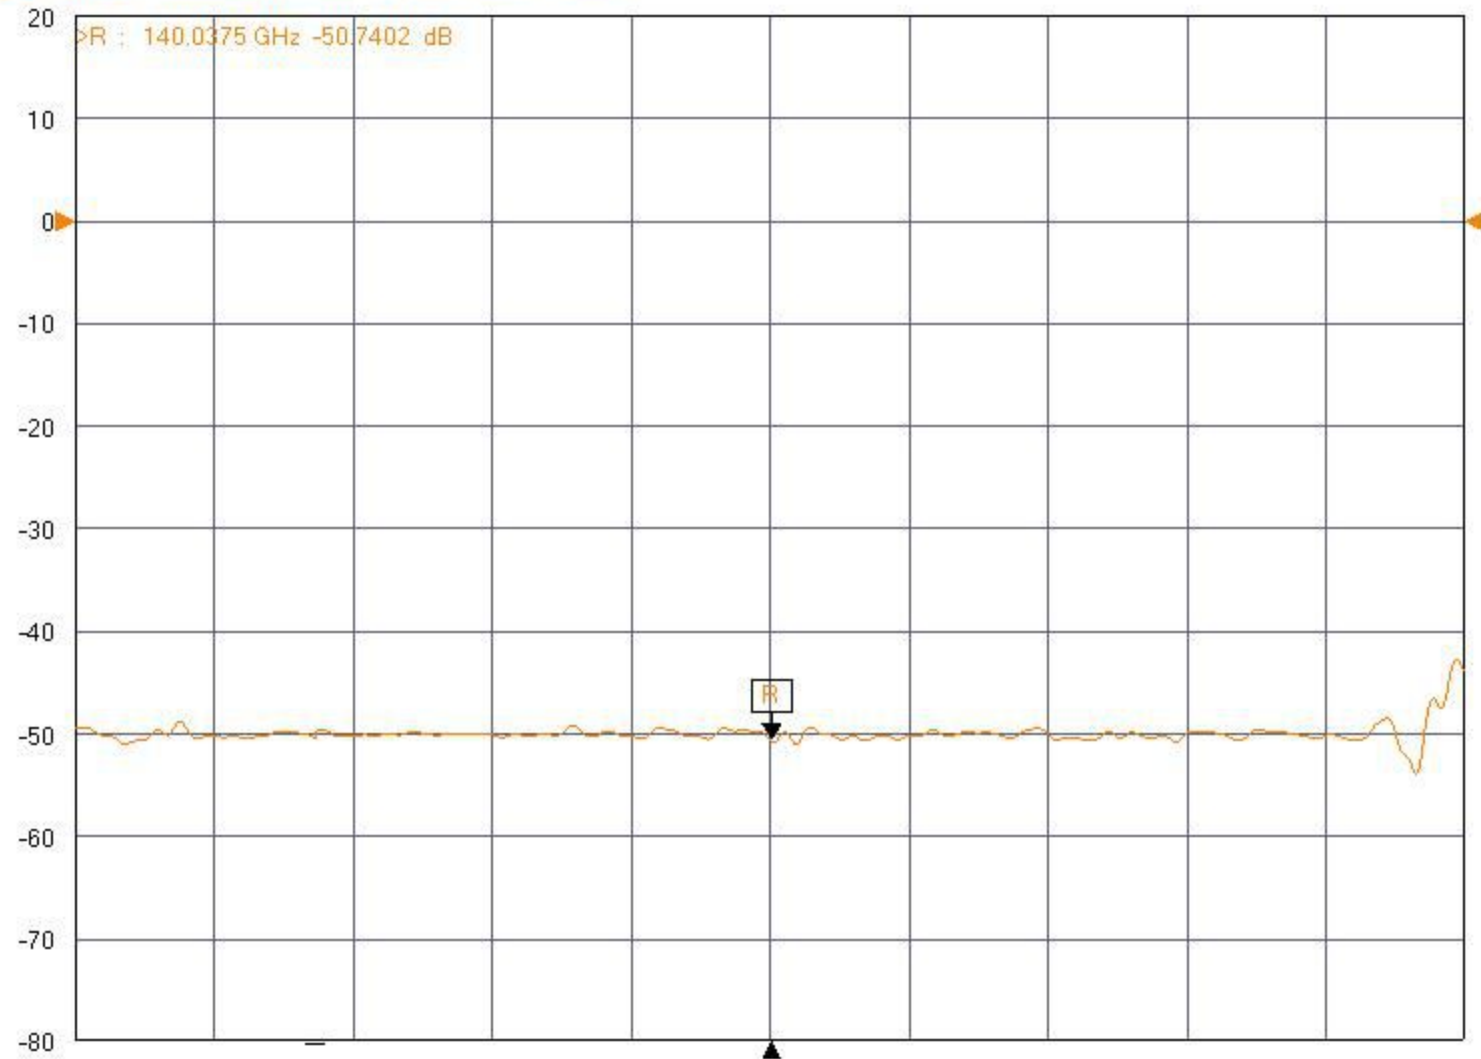

▶ Tr1 [D/M] S21 Trans LogM RefLvl: 0 dB Res: 10 dB/Div

▶ Tr1 [D/M] S21 Trans LogM RefLvl: 0 dB Res: 10 dB/Div

▶ Tr1 [D/M] S21 Trans LogM RefLvl: 0 dB Res: 10 dB/Div

▶ Tr1 [D/M] S21 Trans LogM RefLvl: 0 dB Res: 10 dB/Div

▶ Tr1 [D/M] S21 Trans LogM RefLvl: 0 dB Res: 10 dB/Div

▶ **Tr1** [D/M] S21 Trans LogM RefLvl: 0 dB Res: 10 dB/Div