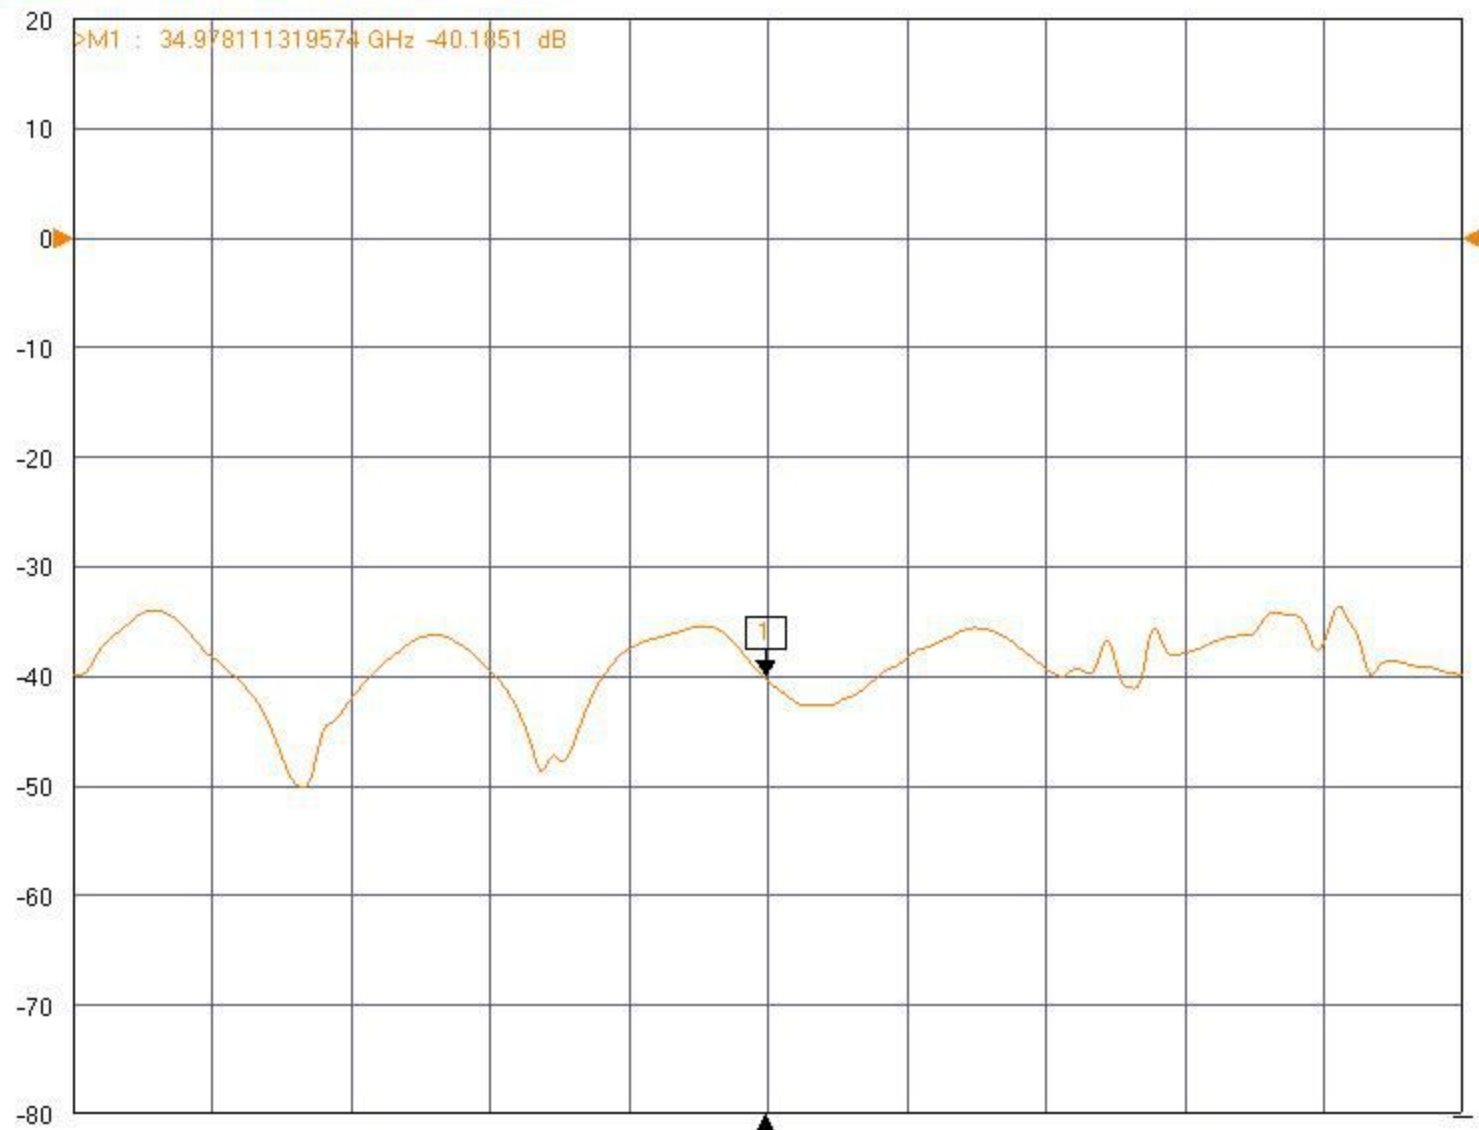

▶ **Tr1** S21 Trans LogM RefLvl: 0 dB Res: 10 dB/Div

▶ **Tr1** S21 Trans LogM RefLvl: 0 dB Res: 10 dB/Div