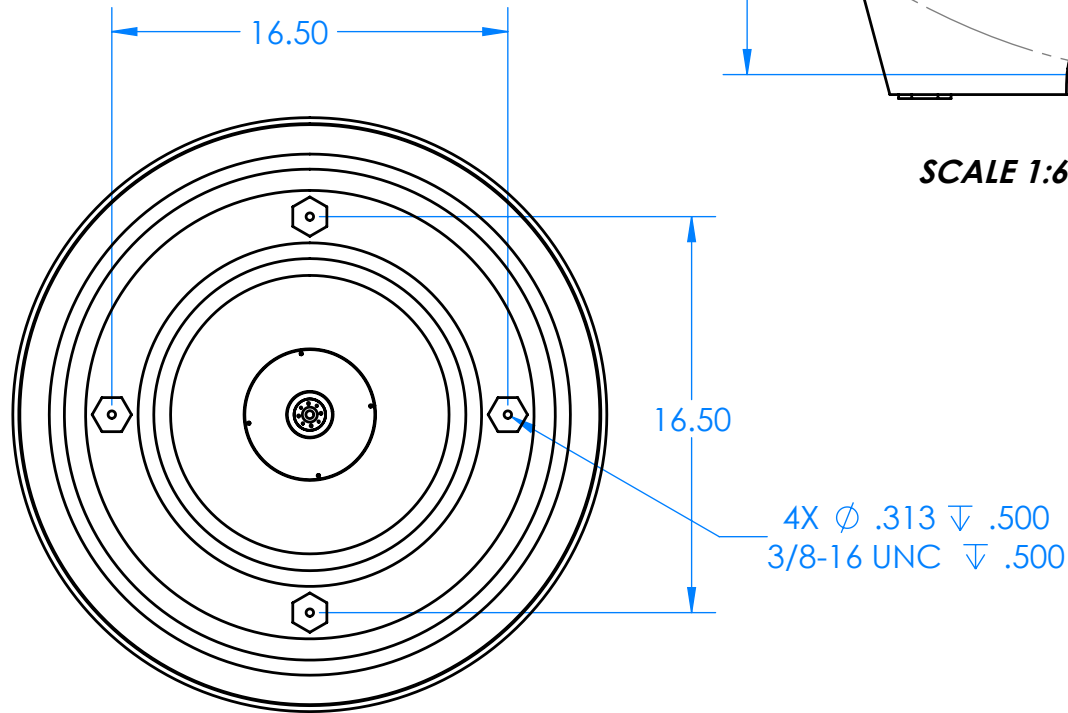

SCALE 1:6

BOTTOM VIEW

SCALE 1:8

SCALE 1:8

		NAME	DATE	TITLE: Mi-Wave Millimeter Products Inc.	
DRAWN	JV	12-6-13		SIZE	DWG. NO.
CHECKED	MS	12-6-13		A	223-24 DISH OUTLINE
MATERIAL: ASSEMBLY			SCALE: 1:4	WEIGHT:	REV
					SHEET 1 OF 1